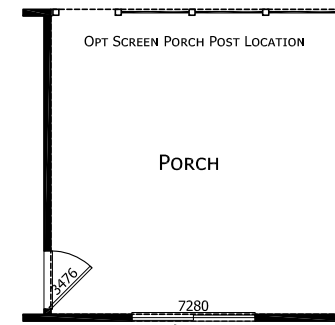

# Gibson

Dutch Elite Series

2,095 SQ. FT. (Approximate) 4 Bedroom, 2 Bath

Last Updated: 12-9-24

**FACTORY SELECT HOMES**

1480 Northside Drive  
Statesville, NC 28625

**FactorySelectHomeCenter.com | 1-800-965-6842**