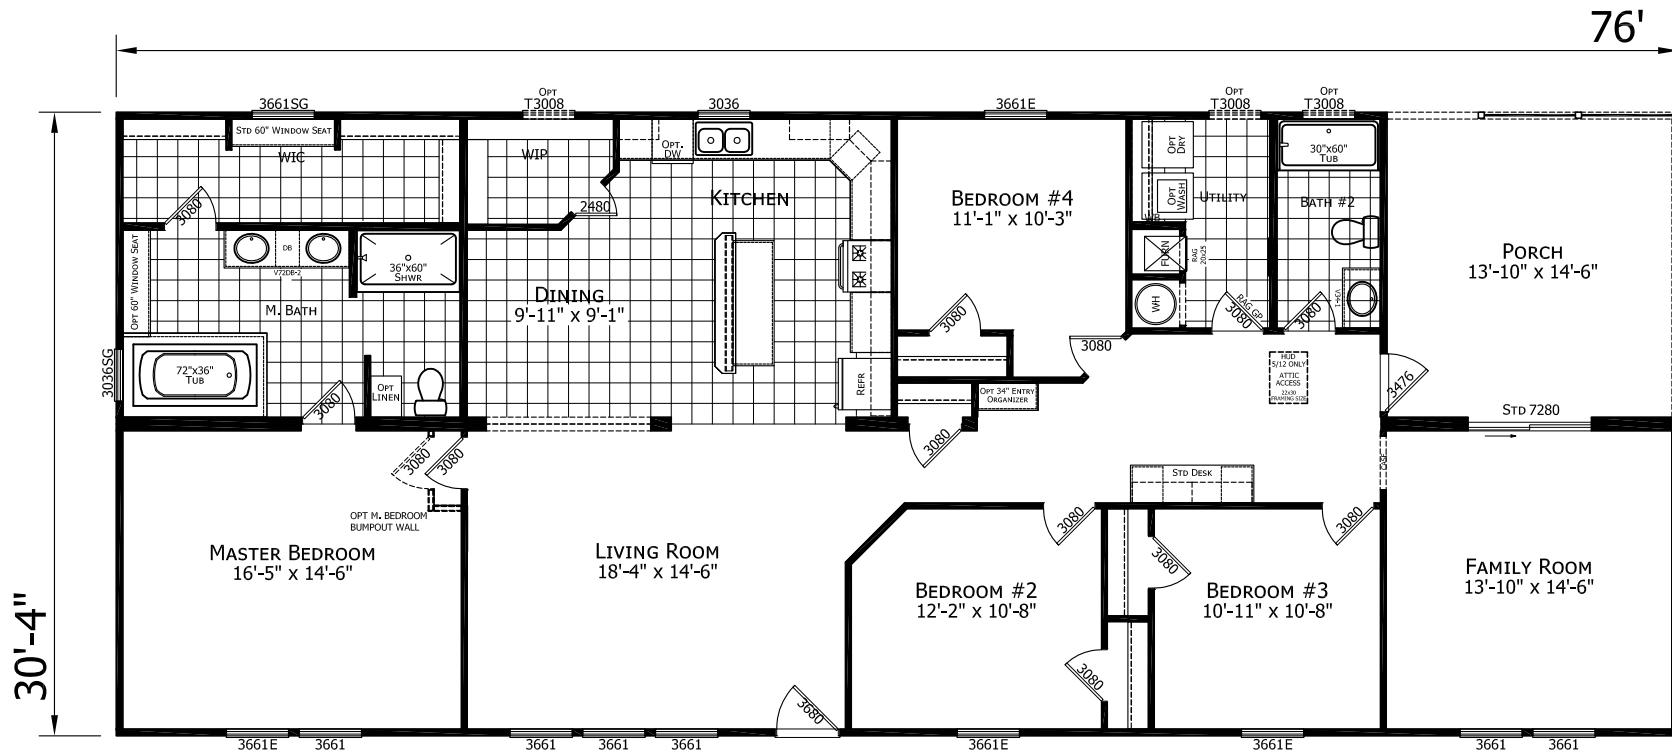

# Gibson

Dutch Elite Series

2,095 SQ. FT. (Approximate) 4 Bedroom, 2 Bath

Last Updated: 12-9-24

**FACTORY SELECT HOMES**

1480 Northside Drive  
Statesville, NC 28625

**FactorySelectHomeCenter.com | 1-800-965-6842**