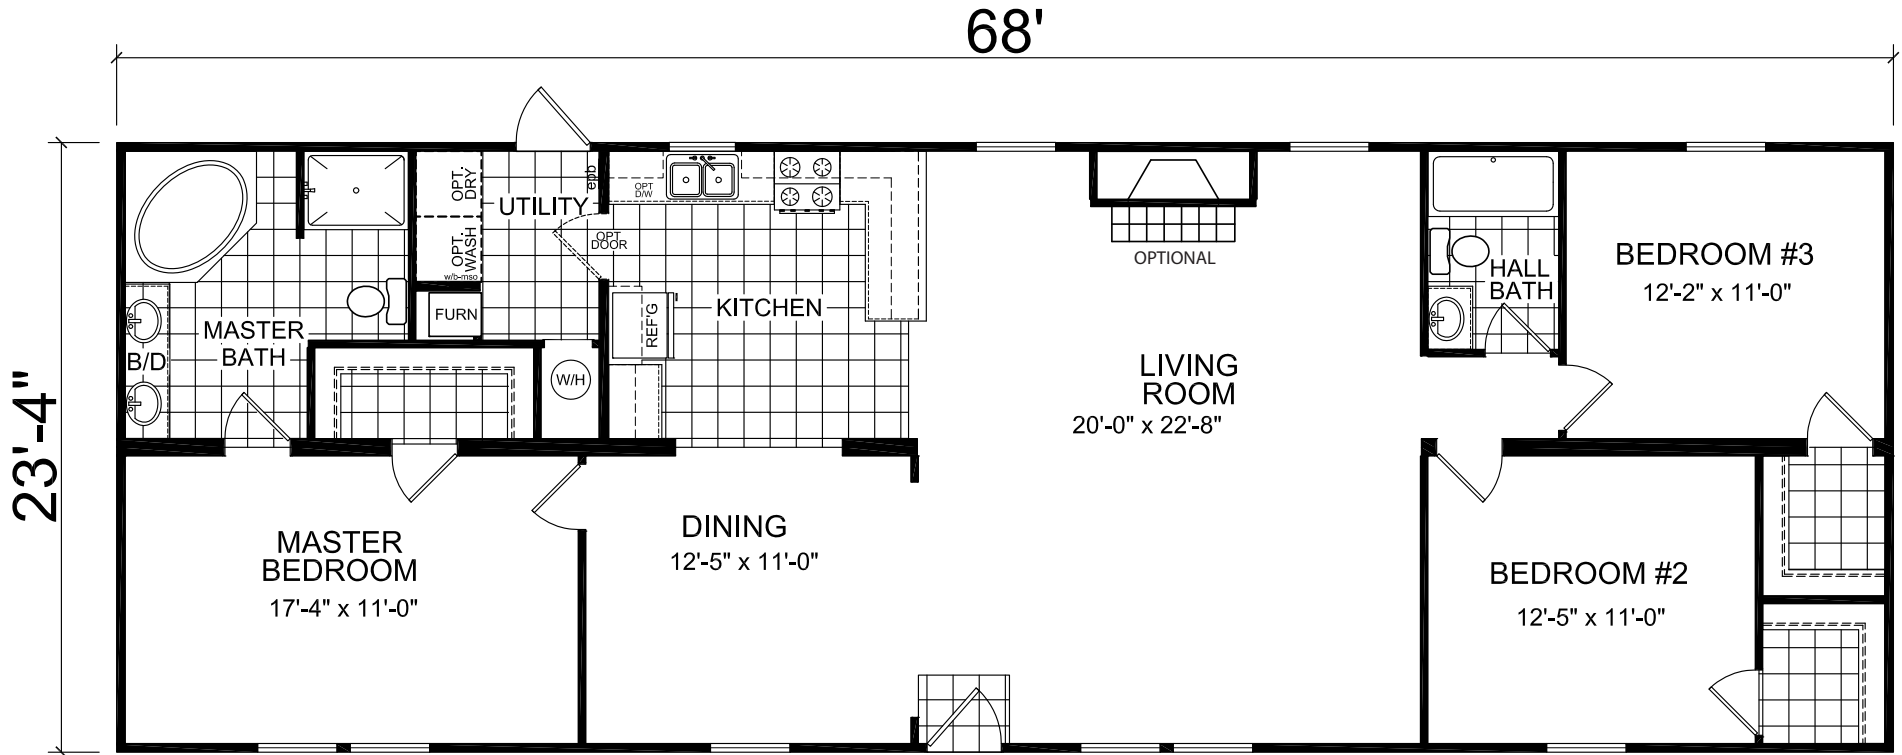

Karriker

Dutch Elite Housing Series

Factory Select Homes

3 Bedrooms, 2 Baths
Approx. 1,586 Sq. Ft.

Last Updated: 2-14-19

I authorize Factory Expo Homes to build my house, per this plan.

X _____
Customer Signature/Date