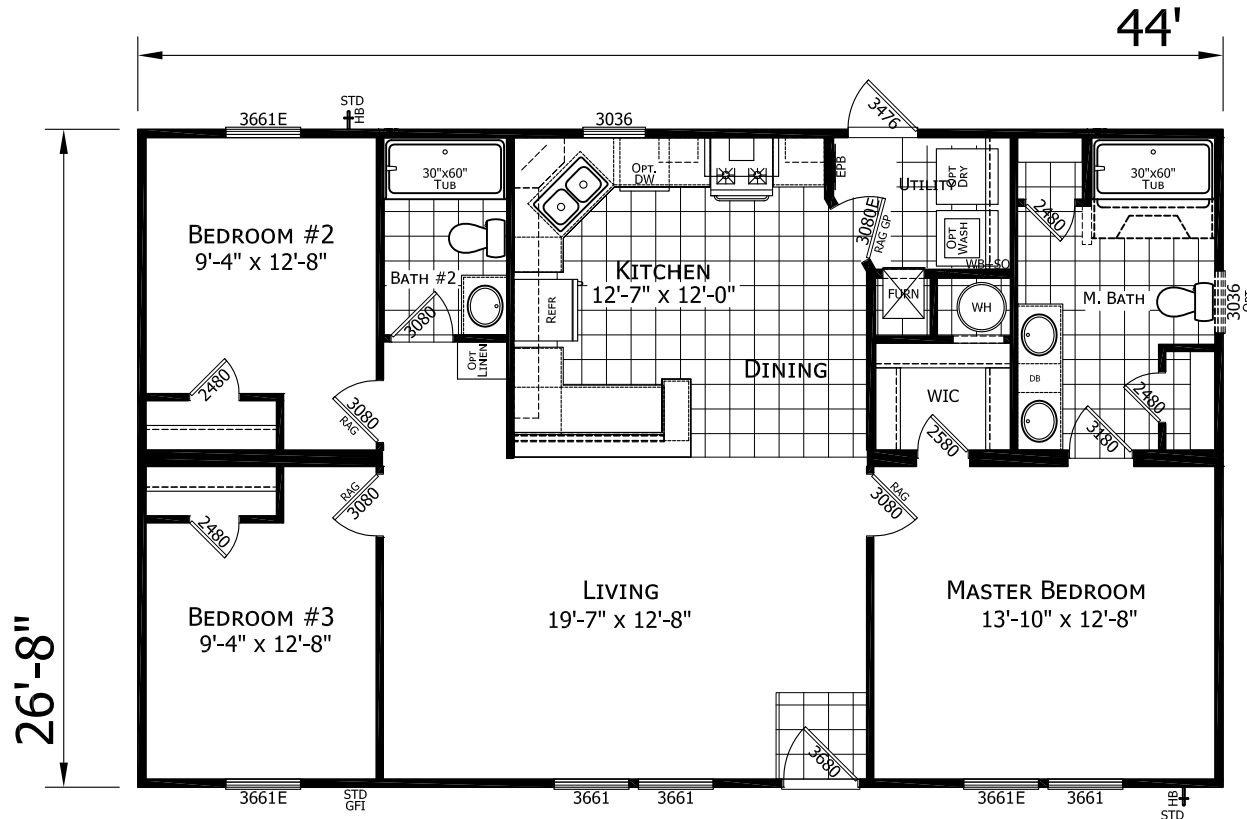

Landis

Dutch Elite Series

1,173 SQ. FT. (Approximate) 3 Bedroom, 2 Bath

Last Updated: 12-9-24

OPT GLAMOUR BATH

FACTORY SELECT HOMES

1480 Northside Drive
Statesville, NC 28625

FactorySelectHomeCenter.com | 1-800-965-6842