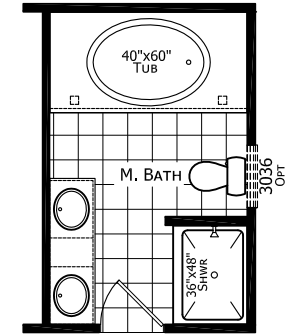

Landis

Dutch Elite Series

1,173 SQ. FT. (Approximate) 3 Bedroom, 2 Bath

Last Updated: 12-9-24

OPT GLAMOUR BATH

FACTORY SELECT HOMES

1480 Northside Drive
Statesville, NC 28625

FactorySelectHomeCenter.com | 1-800-965-6842