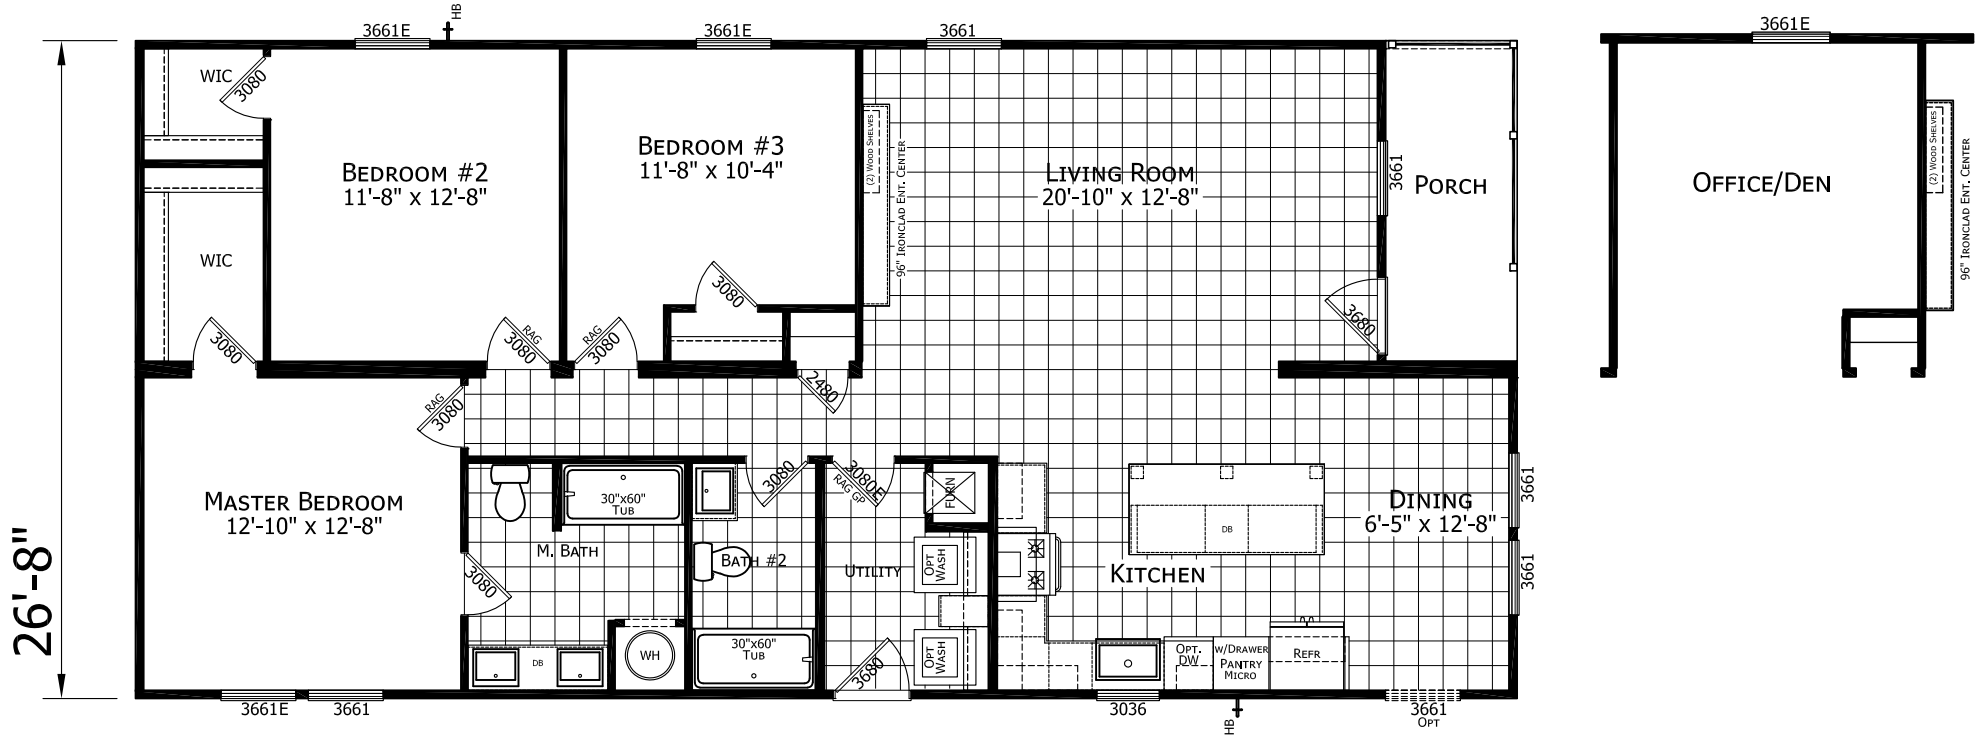

Landrum

Ironclad Collection

1,493 SQ. FT. (Approximate) 3 Bedroom, 2 Bath

Last Updated: 11-12-24

FACTORY SELECT HOMES
 1480 Northside Drive
 Statesville, NC 28625

FactorySelectHomeCenter.com | 1-800-965-6842