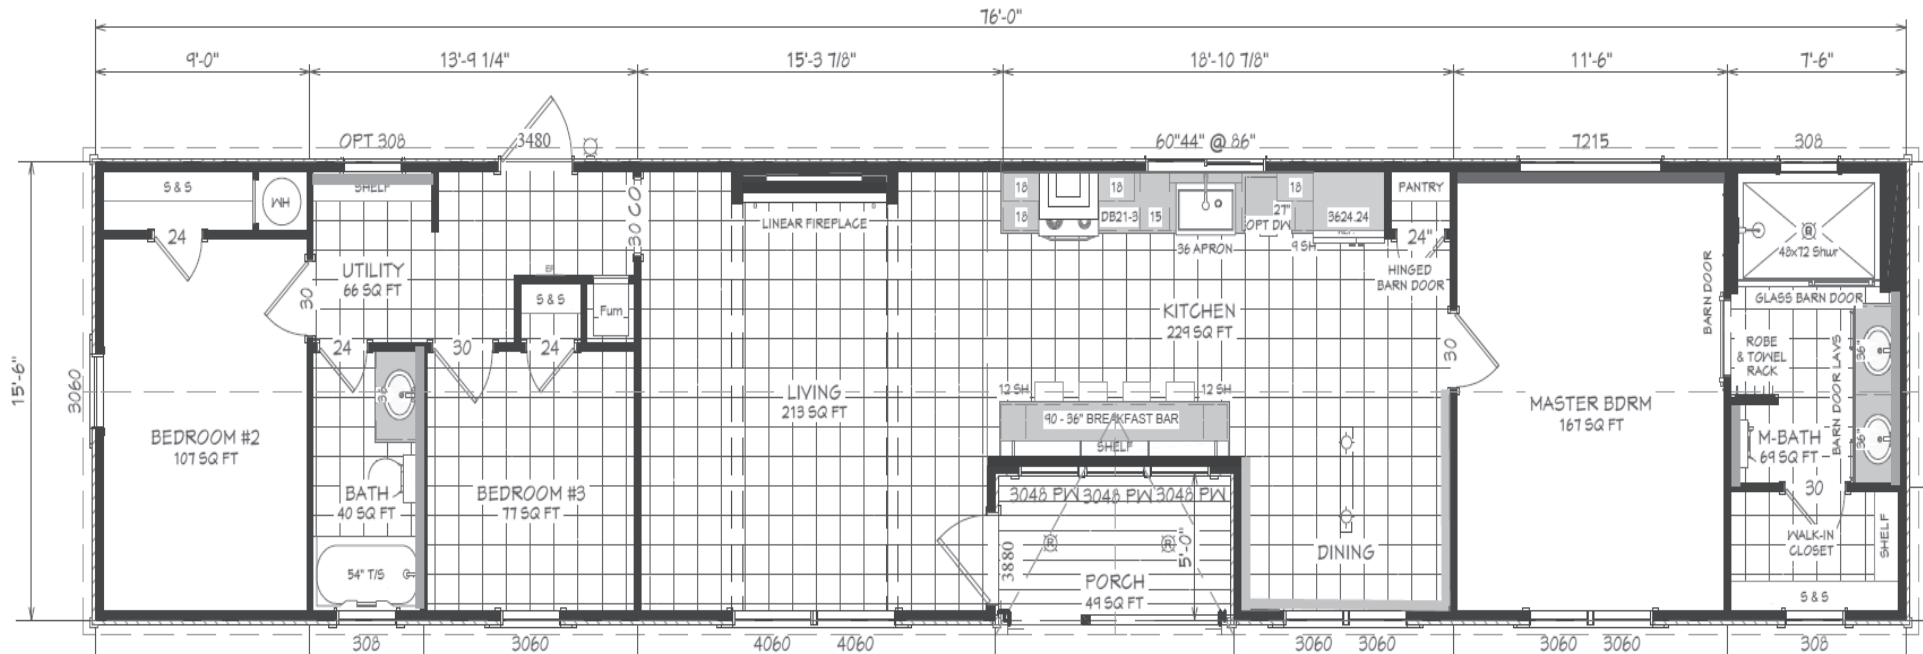

Lowesville

Blue Ridge Multi-Wide Series

1,178 SQ. FT. (Approximate) 3 Bedroom, 2 Bath

Last Updated: 10-14-2020

FACTORY SELECT HOMES
1480 Northside Drive
Statesville, NC 28625

FactorySelectHomeCenter.com | 1-800-965-6842