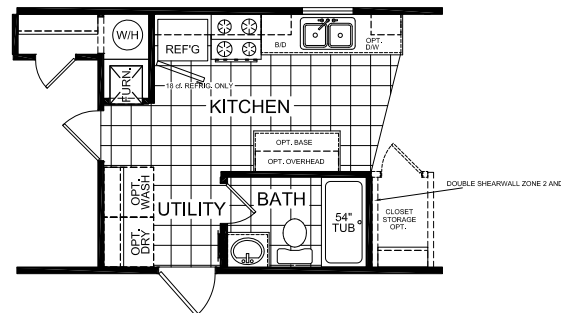

# FactorySelectHomes

2 Bedroom, 1 Bath  
Approx. 694 Sq. Ft.

Last Updated: 2-14-19

OPT. BATH #2

OPT. MIRROR IMAGE OF KITCHEN

I authorize Factory Expo Homes to build my house, per this plan.

X \_\_\_\_\_  
Customer Signature/Date