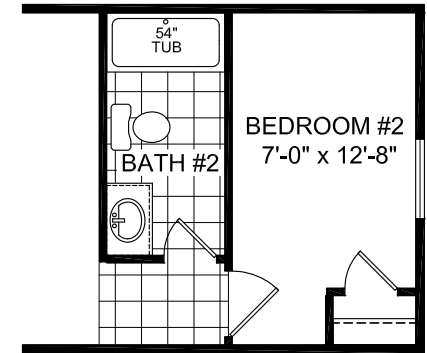

# FactorySelectHomes

2 Bedroom, 1 Bath  
Approx. 694 Sq. Ft.

Last Updated: 2-14-19

OPT. BATH #2

OPT. MIRROR IMAGE OF KITCHEN

I authorize Factory Expo Homes to build my house, per this plan.

X \_\_\_\_\_  
Customer Signature/Date