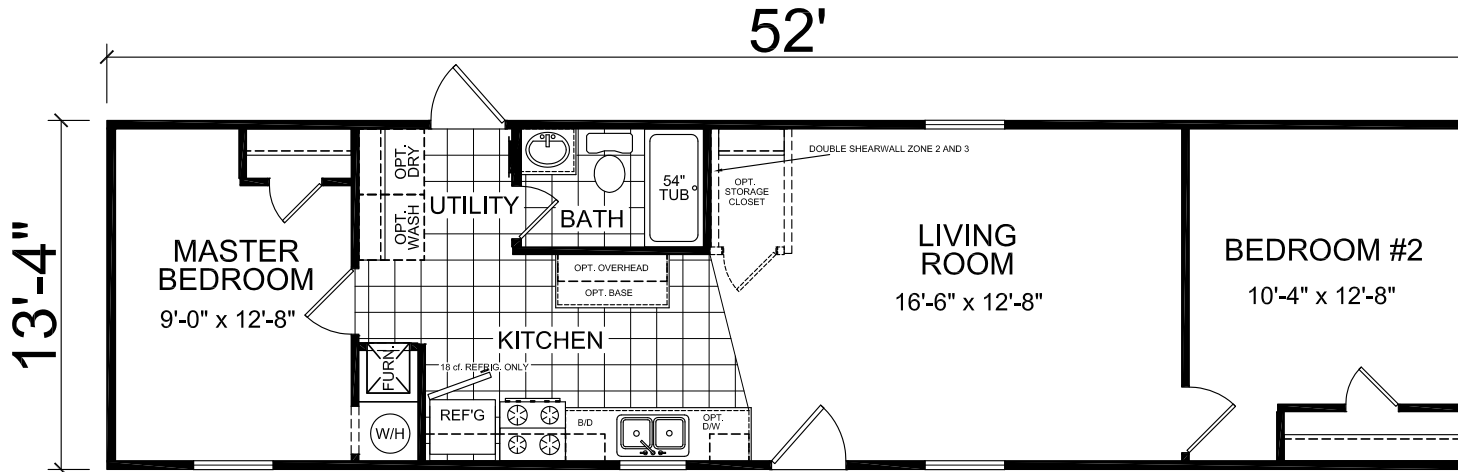

# FactorySelectHomes

2 Bedroom, 1 Bath  
Approx. 694 Sq. Ft.

Last Updated: 2-14-19

OPT. BATH #2

OPT. MIRROR IMAGE OF KITCHEN

I authorize Factory Expo Homes to build my house, per this plan.

X \_\_\_\_\_  
Customer Signature/Date