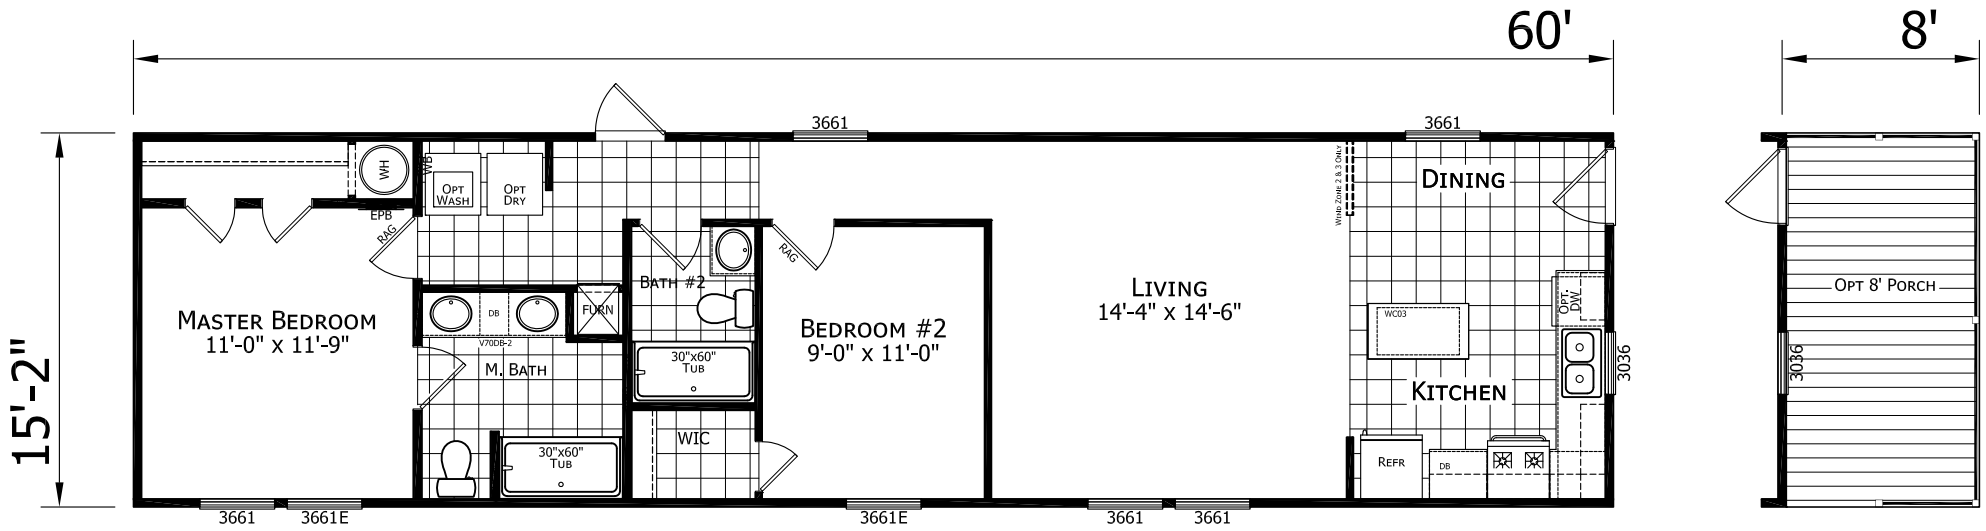

Moncure

Dutch Elite Series

908 SQ. FT. (Approximate) 2 Bedroom, 2 Bath

Last Updated: 12-9-24

FACTORY SELECT HOMES

1480 Northside Drive
Statesville, NC 28625

FactorySelectHomeCenter.com | 1-800-965-6842

IMPORTANT: Alta Cima Corp reserves the right to modify, cancel or substitute products or features of this event at any time without prior notice or obligation. Pictures and other promotional materials are representative and may depict or contain floor plans, square footages, elevations, options, upgrades, extra design features, decorations, floor coverings, specialty light fixtures, custom paint and wall coverings, window treatments, landscaping, sound and alarm systems, furnishings, appliances, and other designer/decorator features and amenities that are not included as part of the home and/or may not be available at all locations. Home, pricing and community information is subject to change, and homes to prior sale, at any time without notice or obligation. ©2020 Alta Cima Corp. All rights reserved.