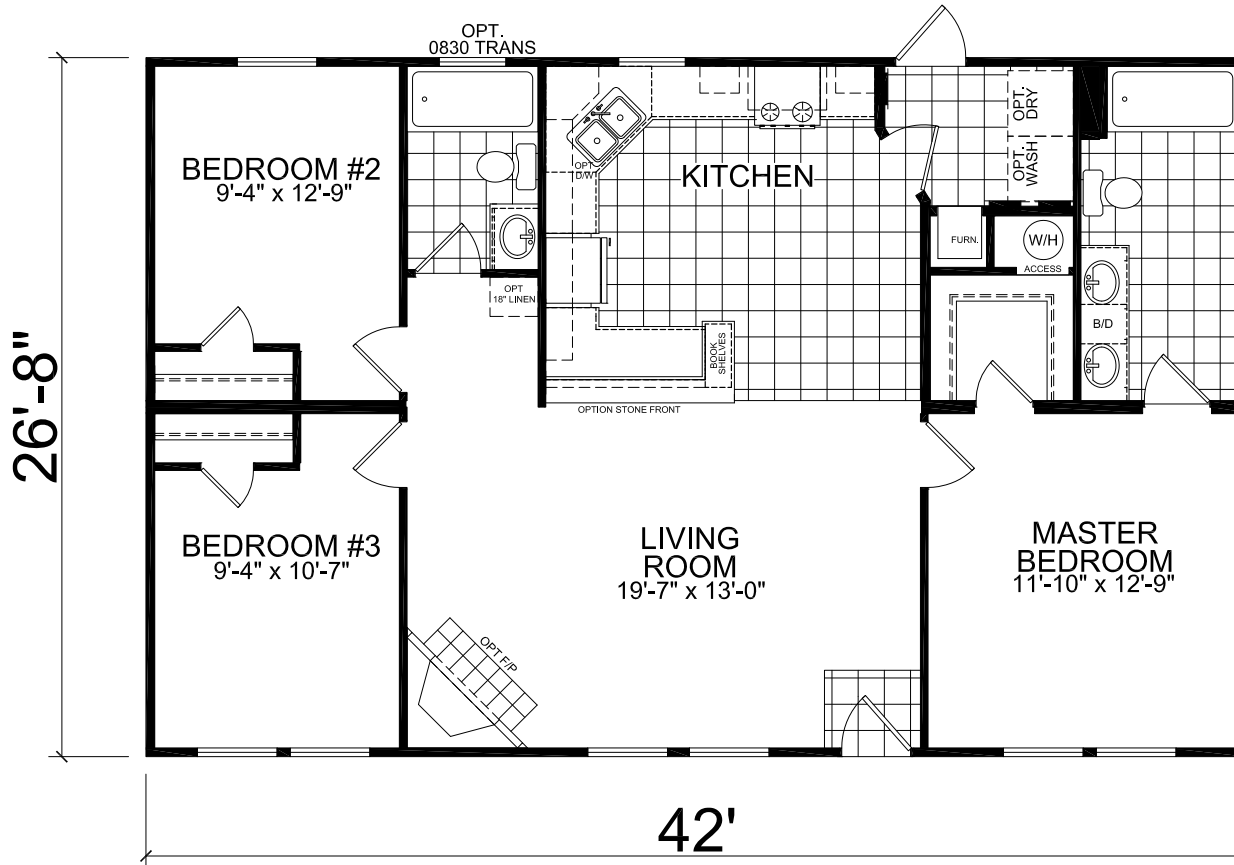

Moravian

Dutch Elite Housing Series

FactorySelectHomes

3 Bedrooms, 2 Baths
Approx. 1,120 Sq. Ft.

Last Updated: 2-14-19

1480 Northside Drive
Statesville, NC 28625

For Detailed Directions See Map On Our Website