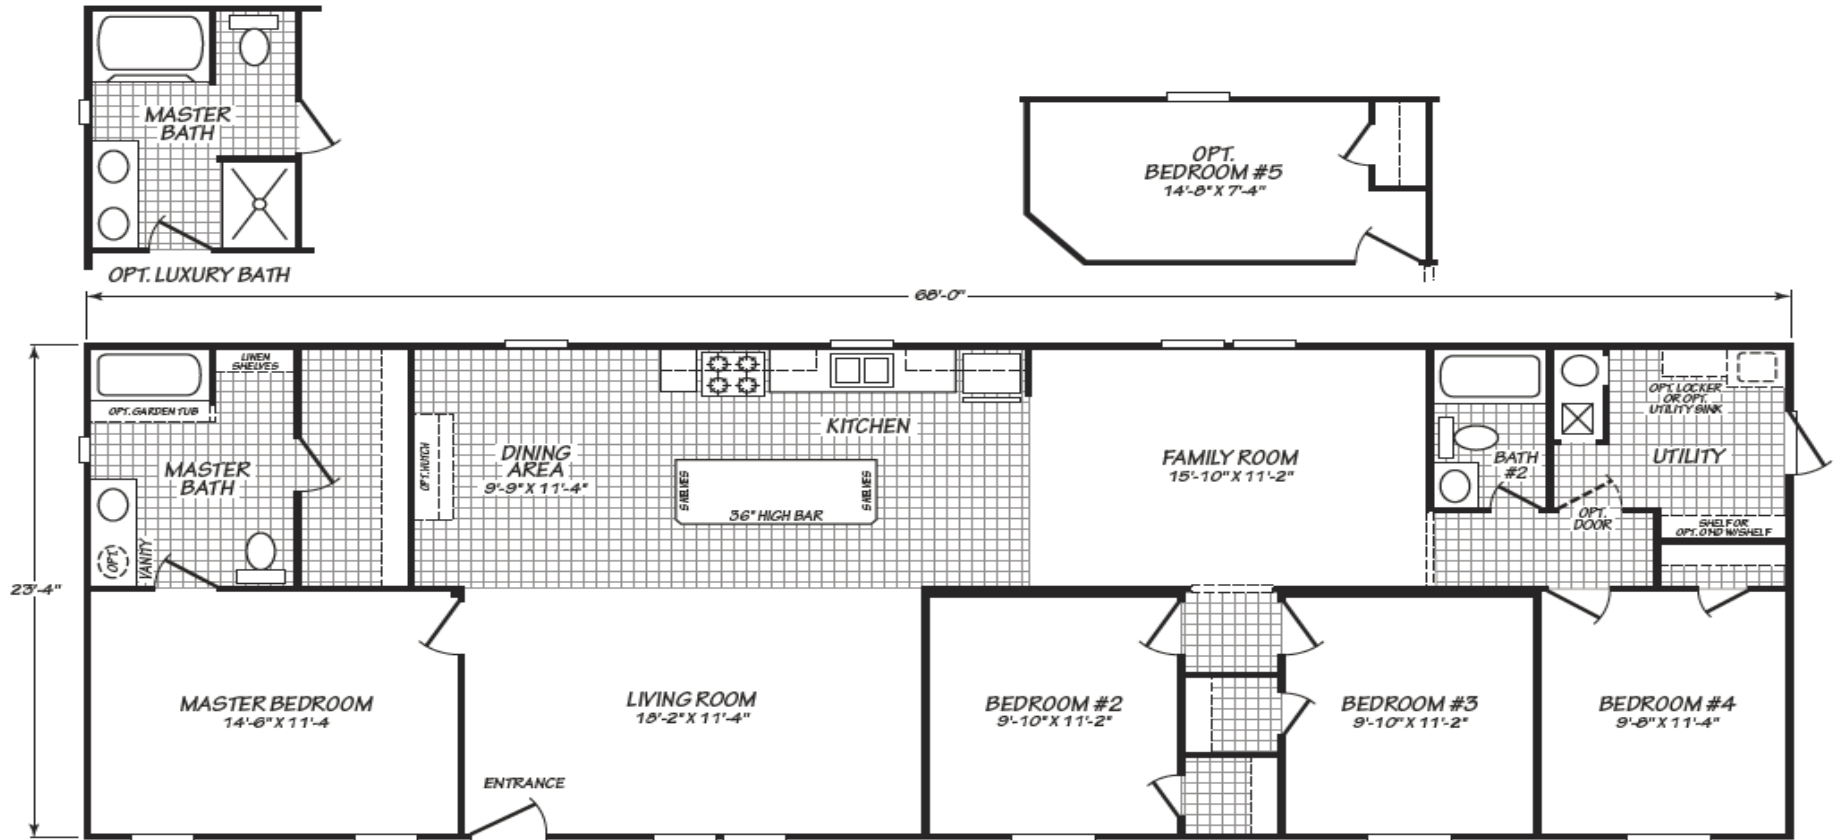

Pebblestone

Blue Ridge Multi-Wide Series

1,586 SQ. FT. (Approximate) 4 Bedroom, 2 Bath - Den

Last Updated: 10-14-2020

FACTORY SELECT HOMES
1480 Northside Drive
Statesville, NC 28625

FactorySelectHomeCenter.com | 1-800-965-6842