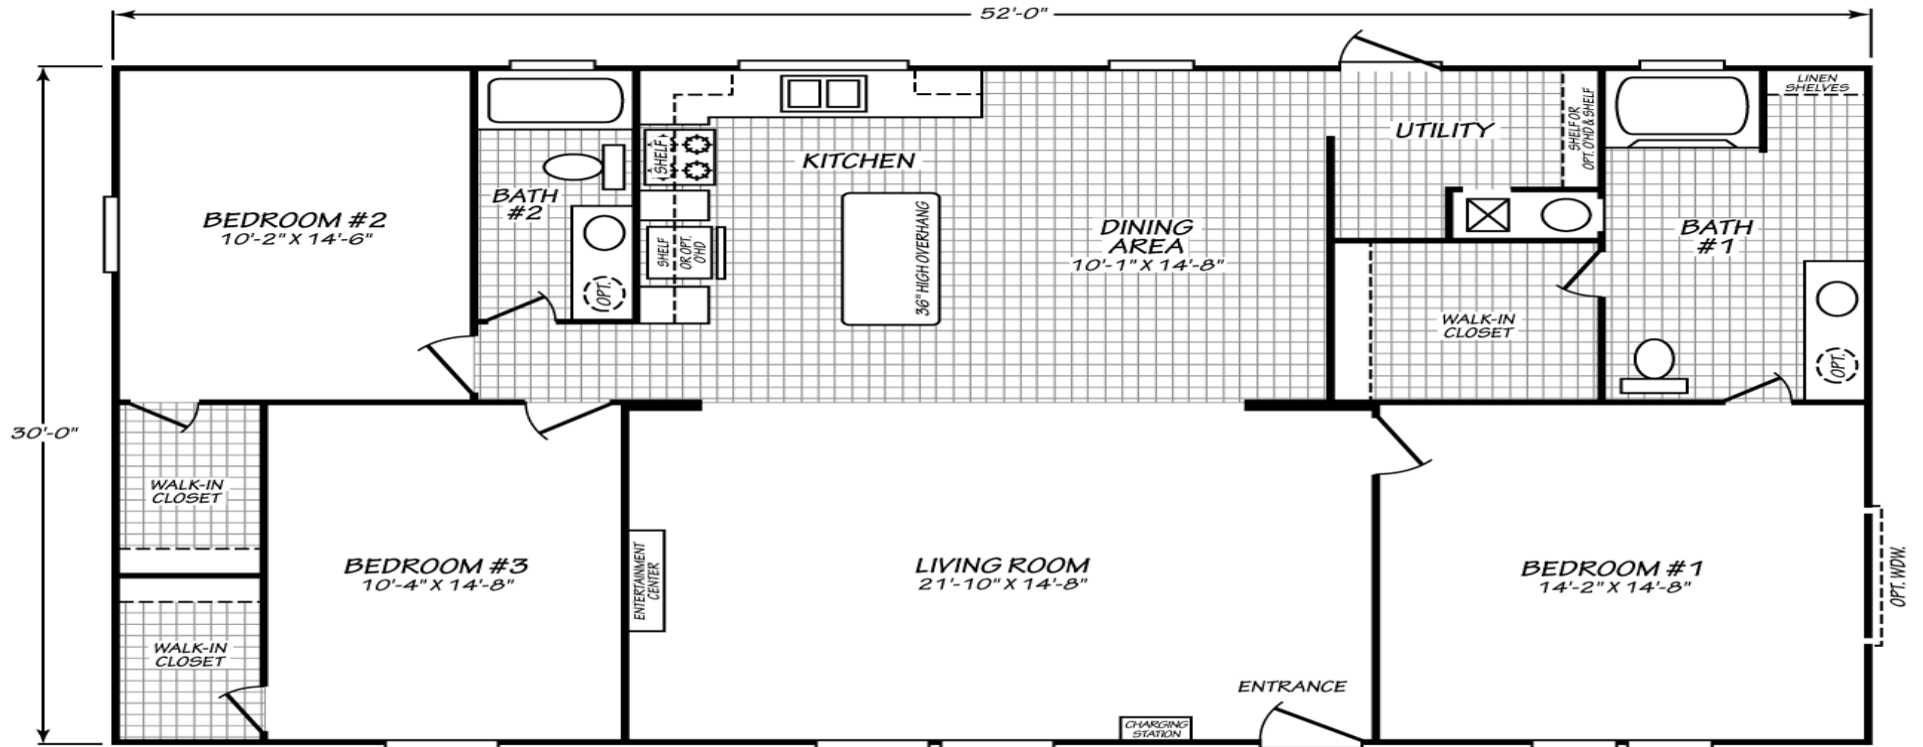

Raefield

Blue Ridge Multi-Wide Series

1,560 SQ. FT. (Approximate) 3 Bedroom, 2 Bath

Last Updated: 10-14-2020

FACTORY SELECT HOMES
 1480 Northside Drive
 Statesville, NC 28625

FactorySelectHomeCenter.com | 1-800-965-6842