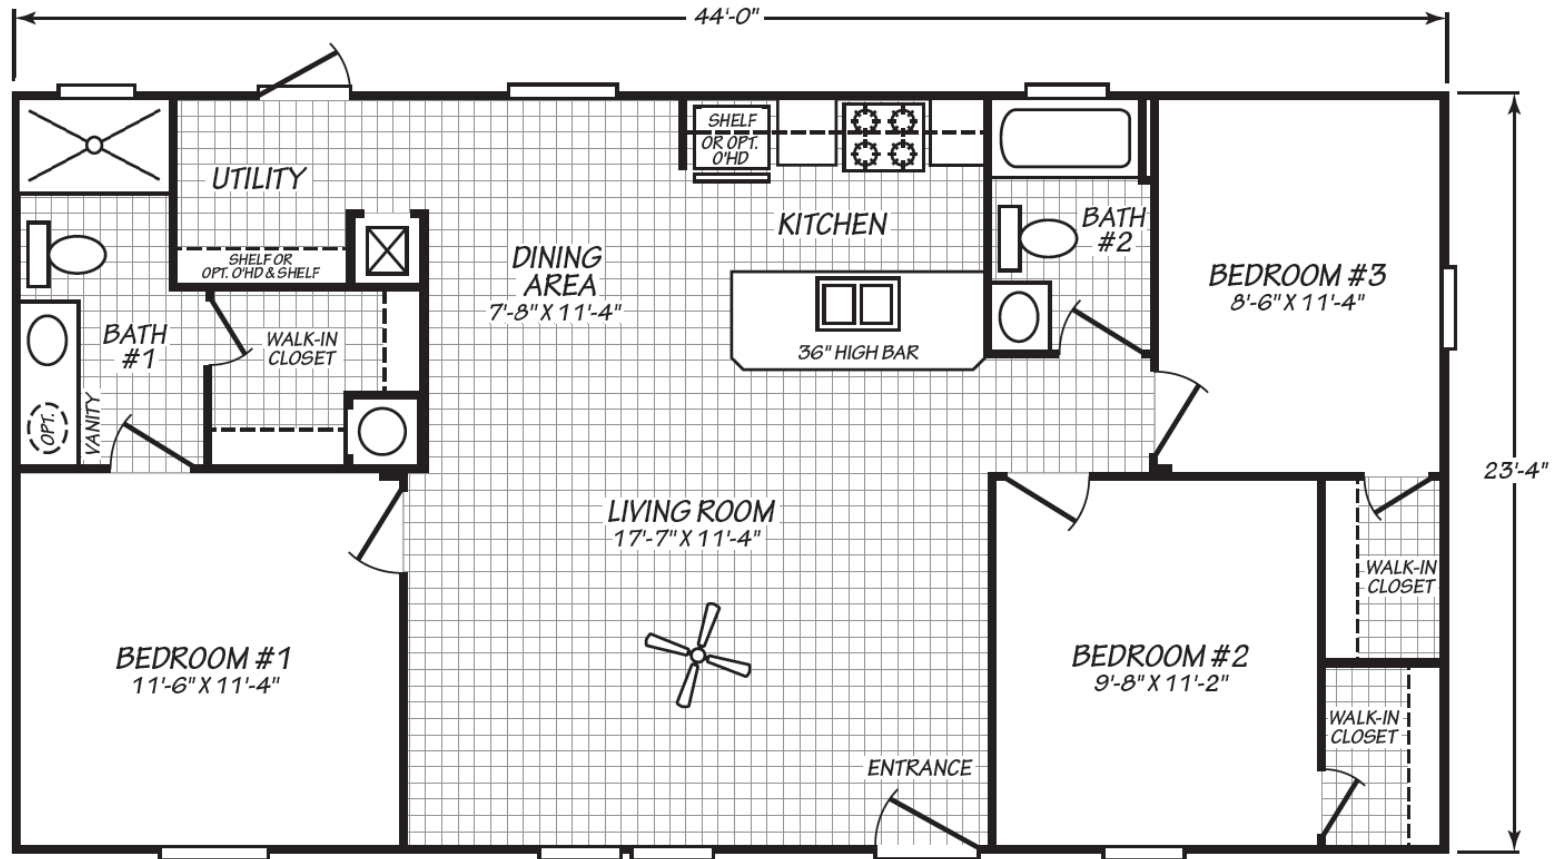

Sandlin

Blue Ridge Series

1,027 SQ. FT. (Approximate) 3 Bedroom, 2 Bath

Last Updated: 3-22-24

FACTORY SELECT HOMES
1480 Northside Drive
Statesville, NC 28625

FactorySelectHomeCenter.com | 1-800-965-6842

IMPORTANT: Alta Cima Corp reserves the right to modify, cancel or substitute products or features of this event at any time without prior notice or obligation. Pictures and other promotional materials are representative and may depict or contain floor plans, square footages, elevations, options, upgrades, extra design features, decorations, floor coverings, specialty light fixtures, custom paint and wall coverings, window treatments, landscaping, sound and alarm systems, furnishings, appliances, and other designer/decorator features and amenities that are not included as part of the home and/or may not be available at all locations. Home, pricing and community information is subject to change, and homes to prior sale, at any time without notice or obligation. ©2020 Alta Cima Corp. All rights reserved.