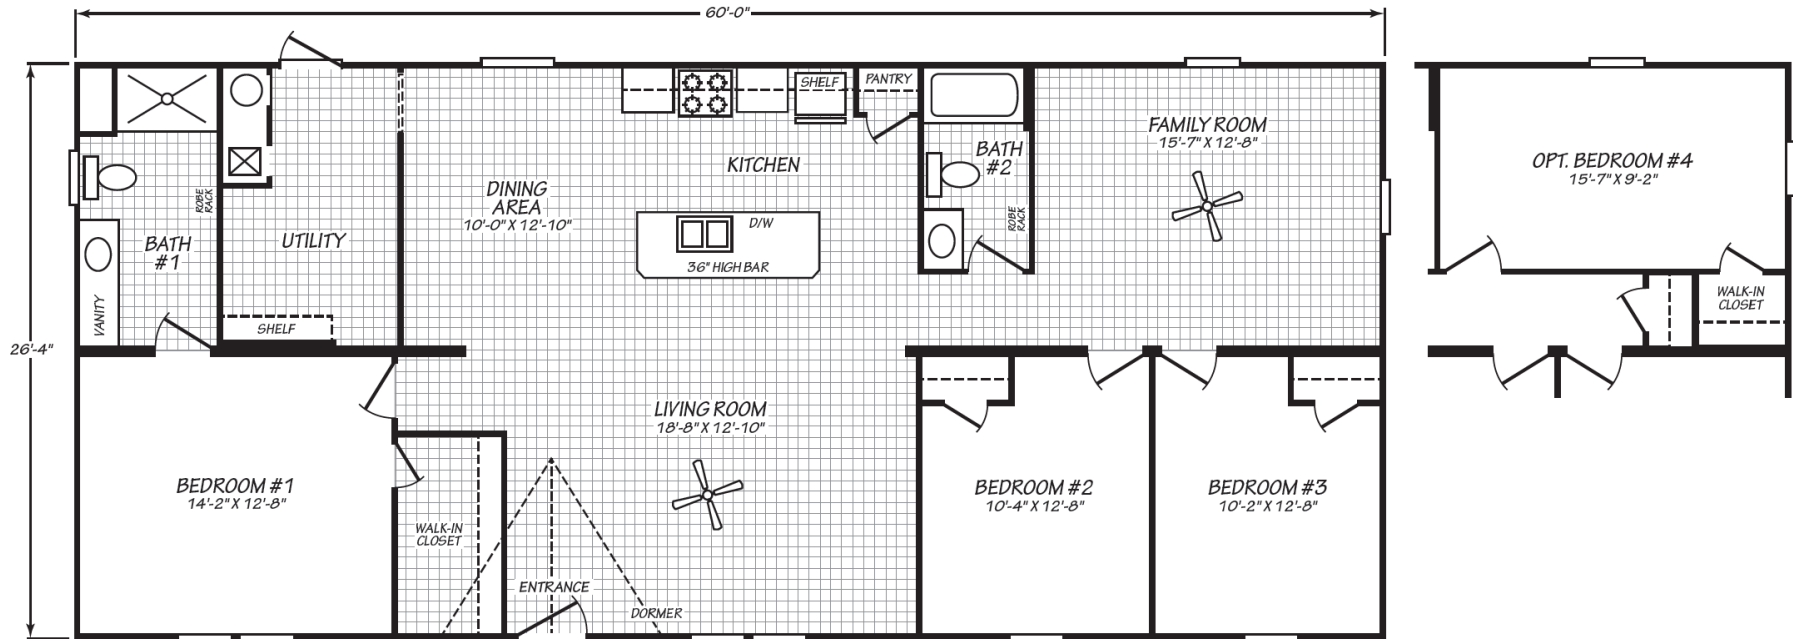

Sharpsburg

Blue Ridge Series

1,580 SQ. FT. (Approximate) 3 Bedroom, 2 Bath

Last Updated: 7-24-23

FACTORY SELECT HOMES
1480 Northside Drive
Statesville, NC 28625

FactorySelectHomeCenter.com | 1-800-965-6842