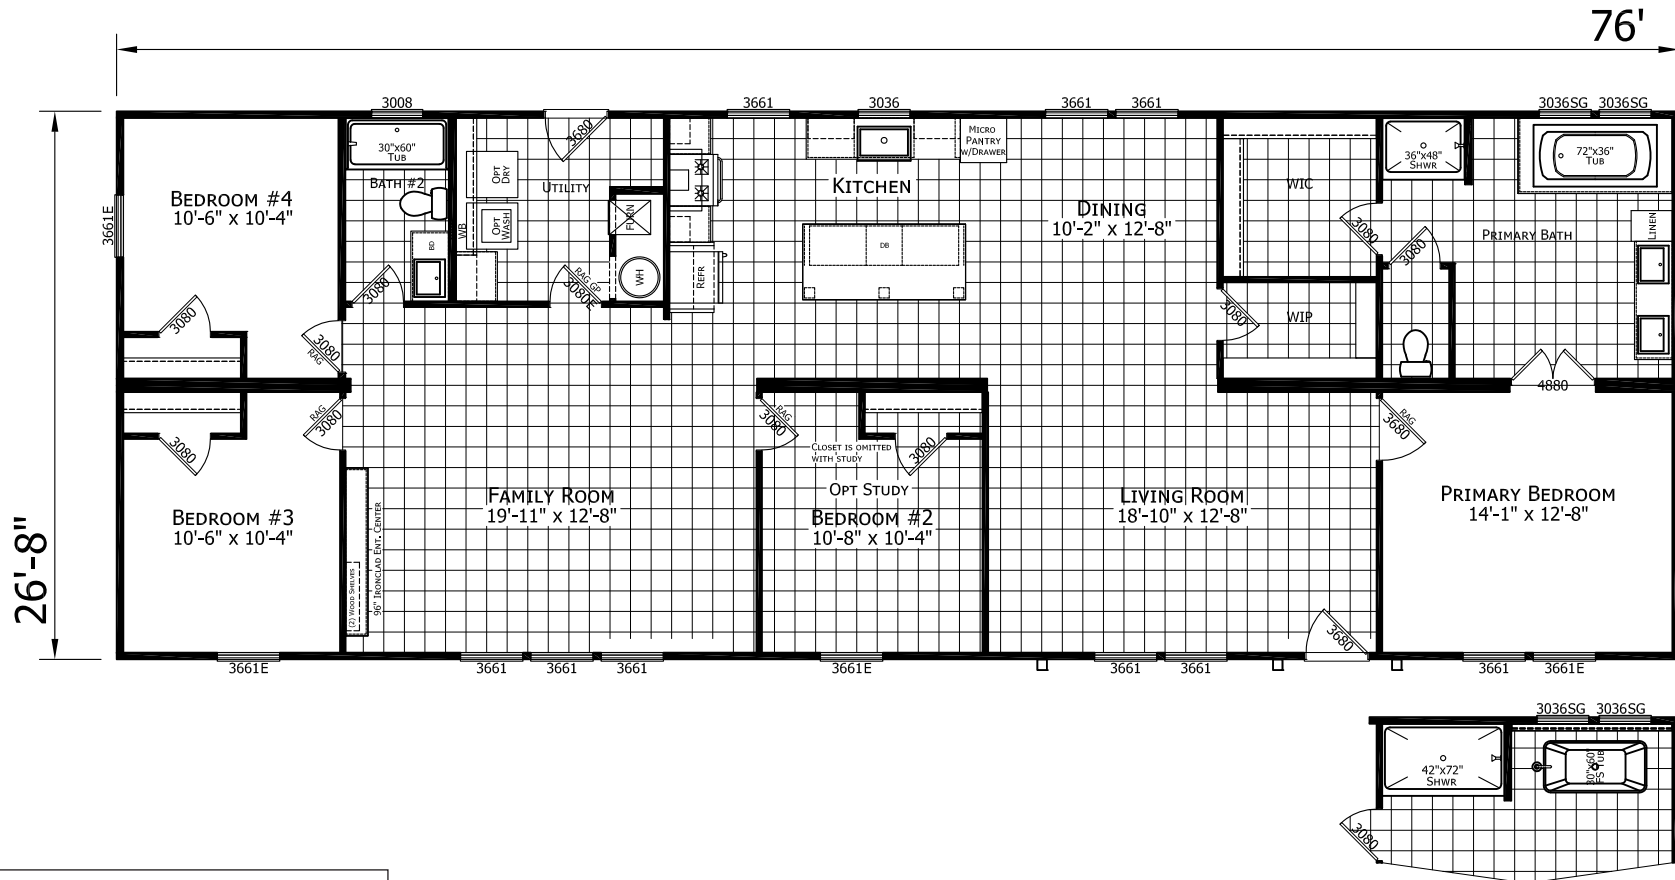

Teakwood

Ironclad Collection

2,026 SQ. FT. (Approximate) 4 Bedroom, 2 Bath

Last Updated: 11-12-24

FACTORY SELECT HOMES
1480 Northside Drive
Statesville, NC 28625

MIRRORED FLOOR PLAN OPTION AVAILABLE, CONTACT A HOUSING CONSULTANT FOR MORE INFORMATION.