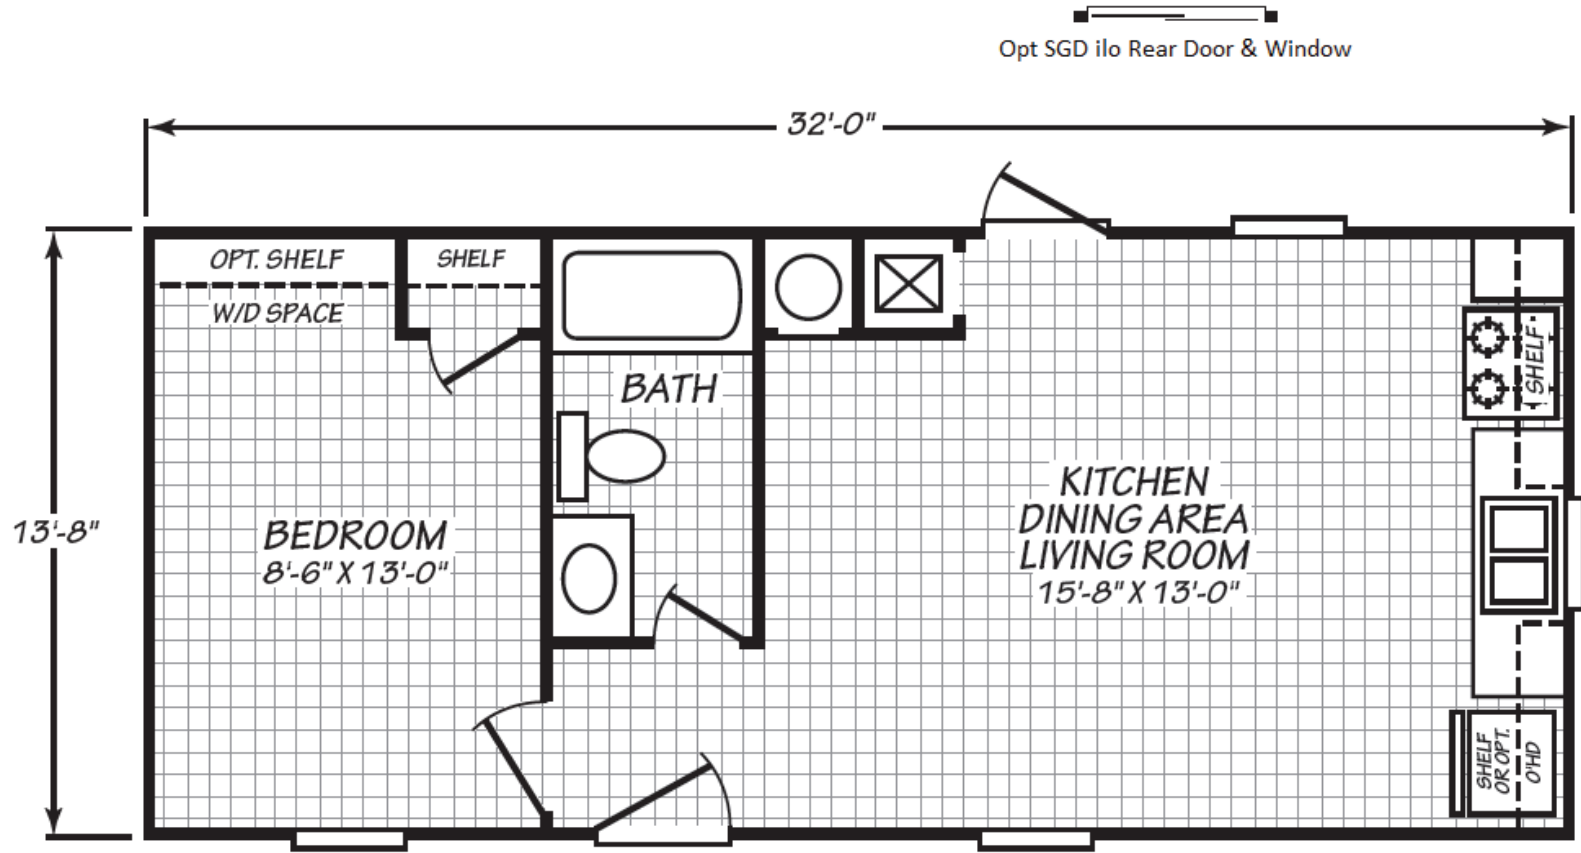

# Thrifty 1

Expo Elite Series

437 SQ. FT. (Approximate) 1 Bedroom, 1 Bath

Last Updated: 1-19-23

\*Special Value Home, Limit 1 per Customer

**FACTORY SELECT HOMES**  
1480 Northside Drive  
Statesville, NC 28625