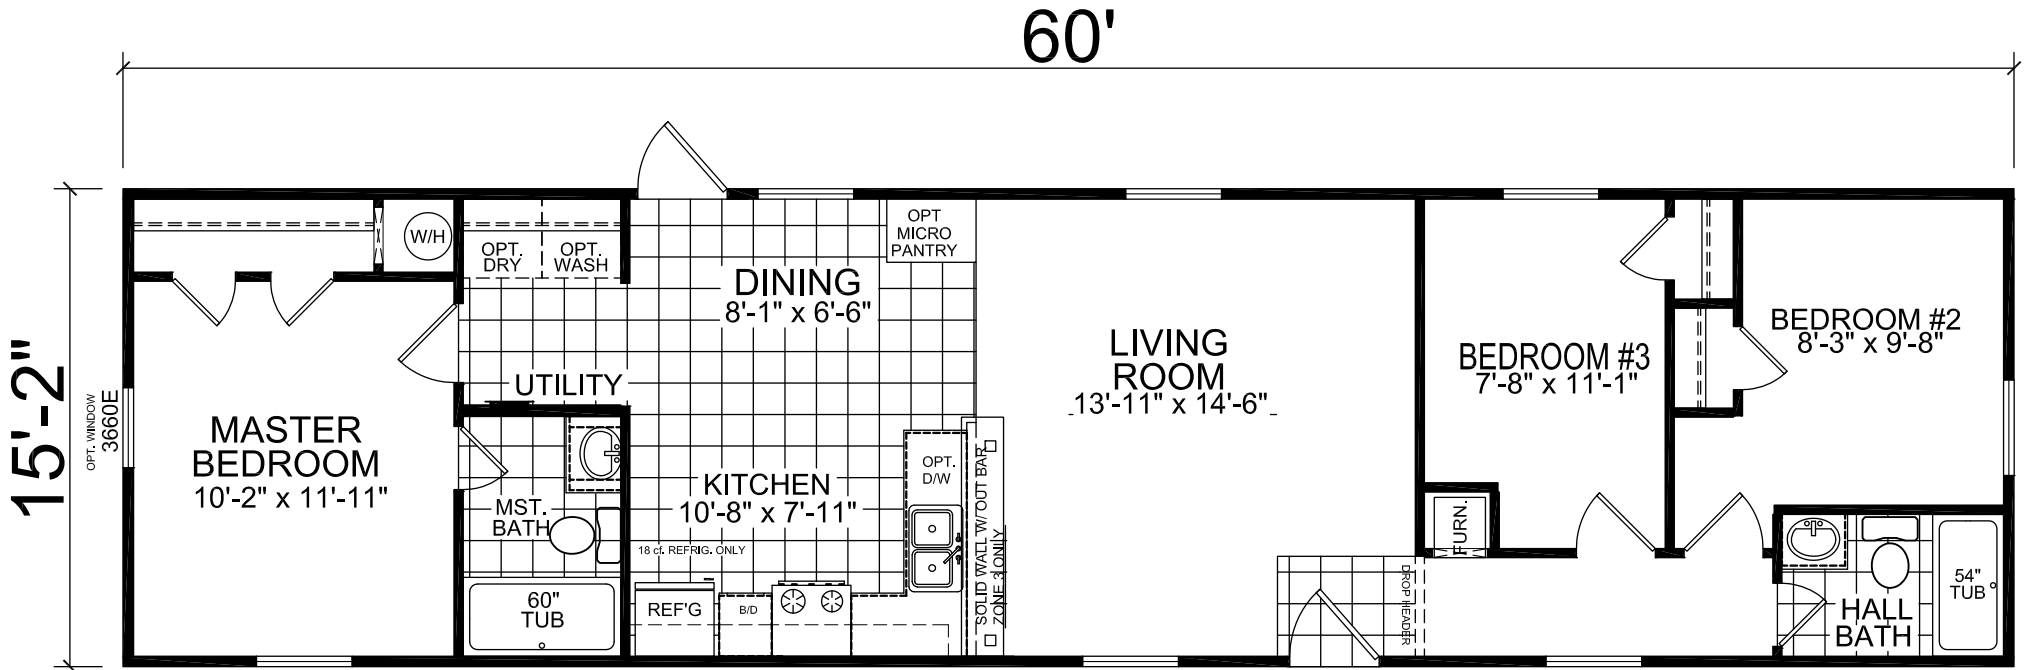

Toluca

Dutch Elite Housing Series

FactorySelectHomes

3 Bedrooms, 2 Baths
Approx. 910 Sq. Ft.

Last Updated: 2-14-19

I authorize Factory Expo Homes to build my house, per this plan.
X _____
Customer Signature/Date