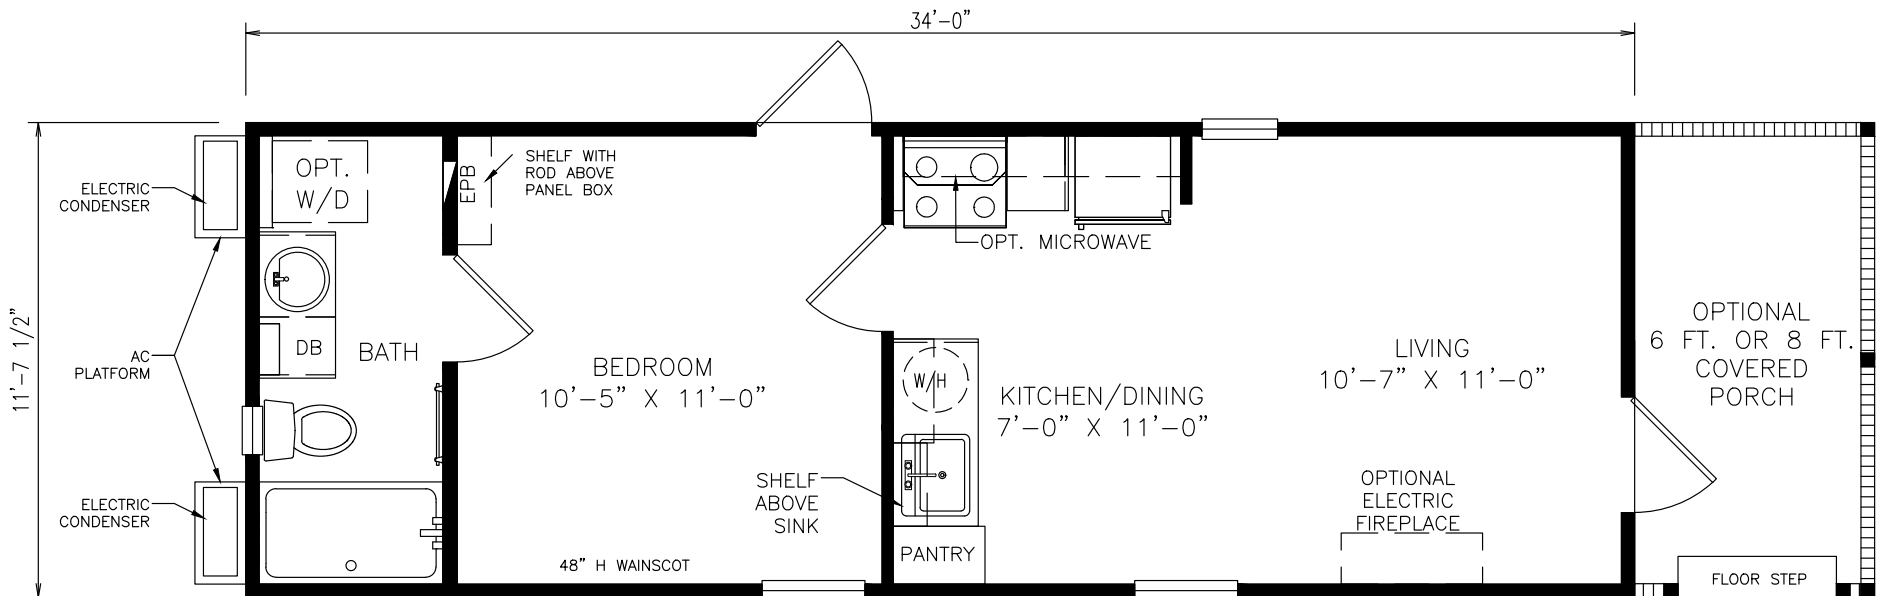

Arabela

Select Series - Single Section

395 SQ. FT. (Approximate) 1 Bedrooms, 1 Baths

Last Updated: 6-1-22

FACTORY EXPO OUTLET CENTER

5757 S. Palo Verde Rd., #202
Tucson, AZ 85706

FactoryBuiltHomesDirect.com | 1-800-965-2781