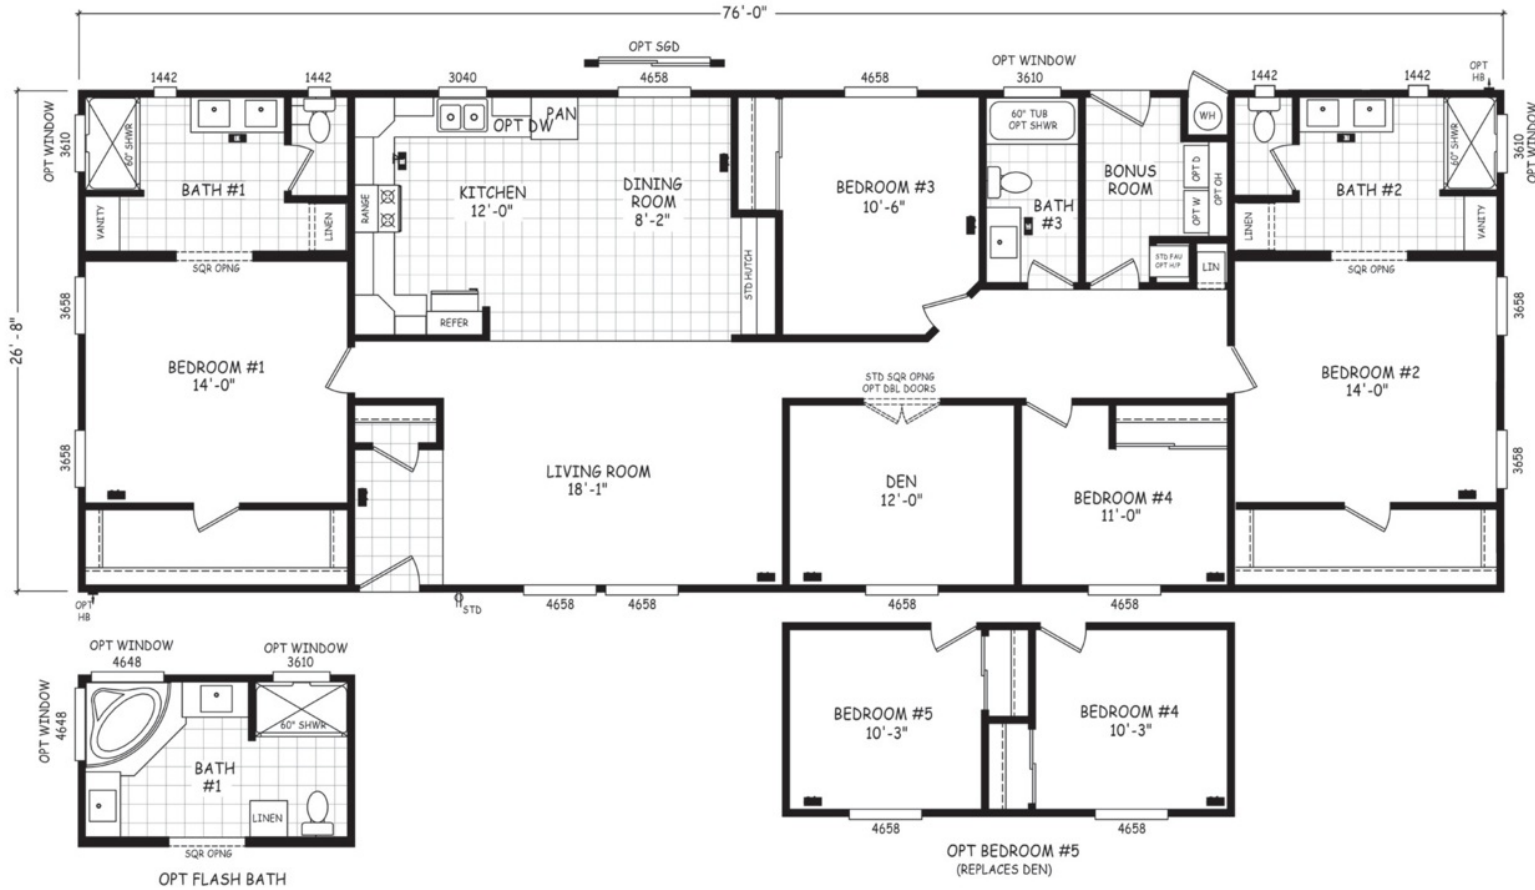

Arlington

Edge Series

2,027 SQ. FT. (Approximate) 4 Bedroom, 3 Bath

Factory Expo
"Factory Direct Pricing" OUTLET CENTER

Last Updated: 5-29-24

FACTORY EXPO OUTLET CENTER
5757 S. Palo Verde Rd., #202
Tucson, AZ 85706