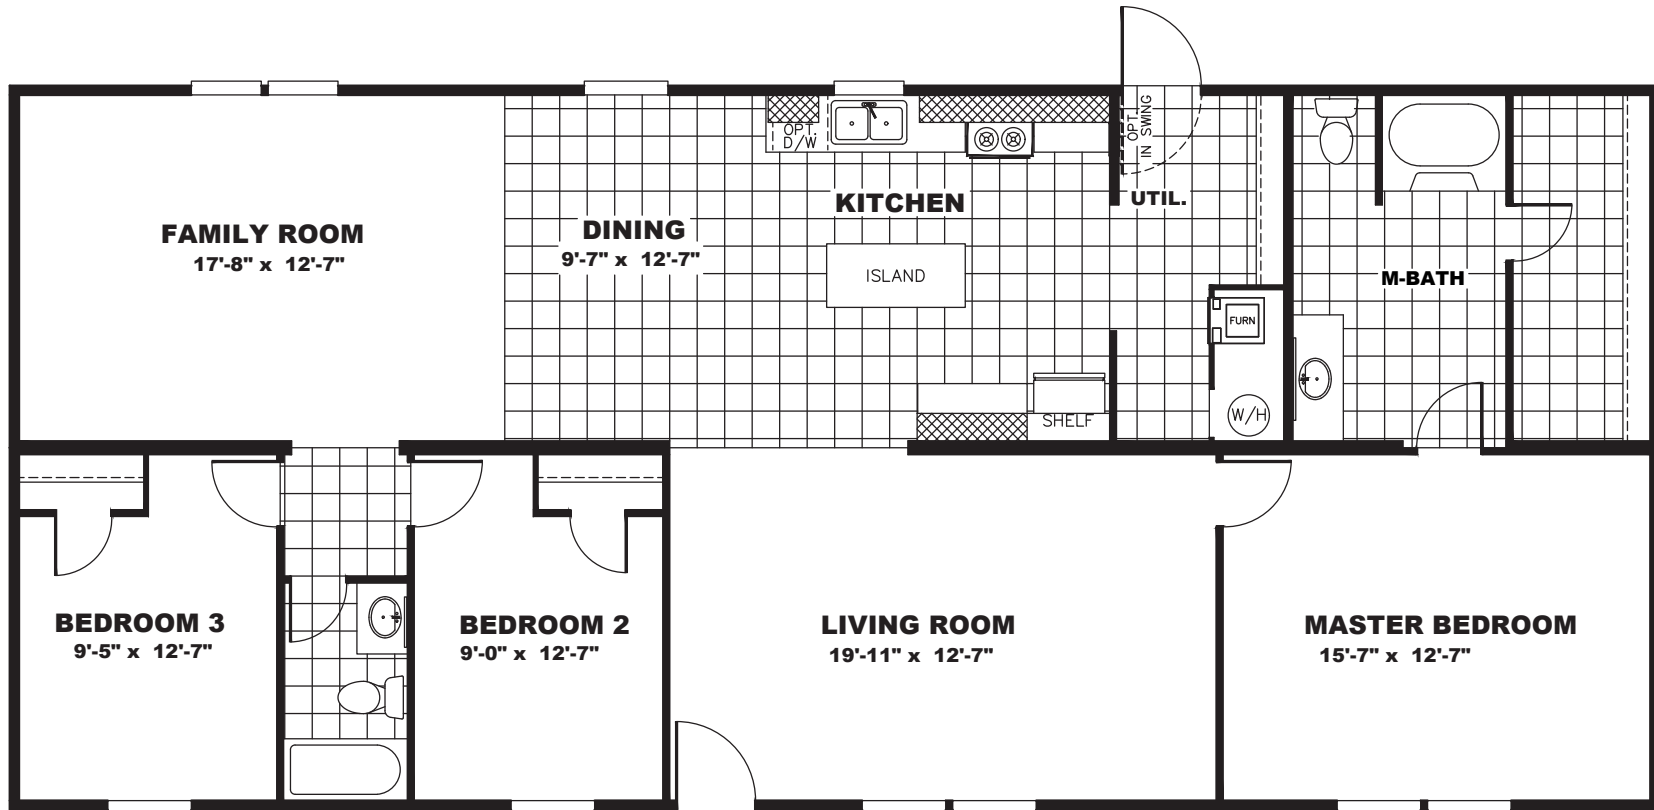

# Awbury

TRU Homes Series - Multi Section

1,580 SQ. FT. (Approximate) 3 Bedroom, 2 Bath

Last Updated: 12-10-21

28' x 60'

**FACTORY EXPO OUTLET CENTER**

5757 S. Palo Verde Rd., #202  
Tucson, AZ 85706

**FactoryBuiltHomesDirect.com | 1-800-965-2781**