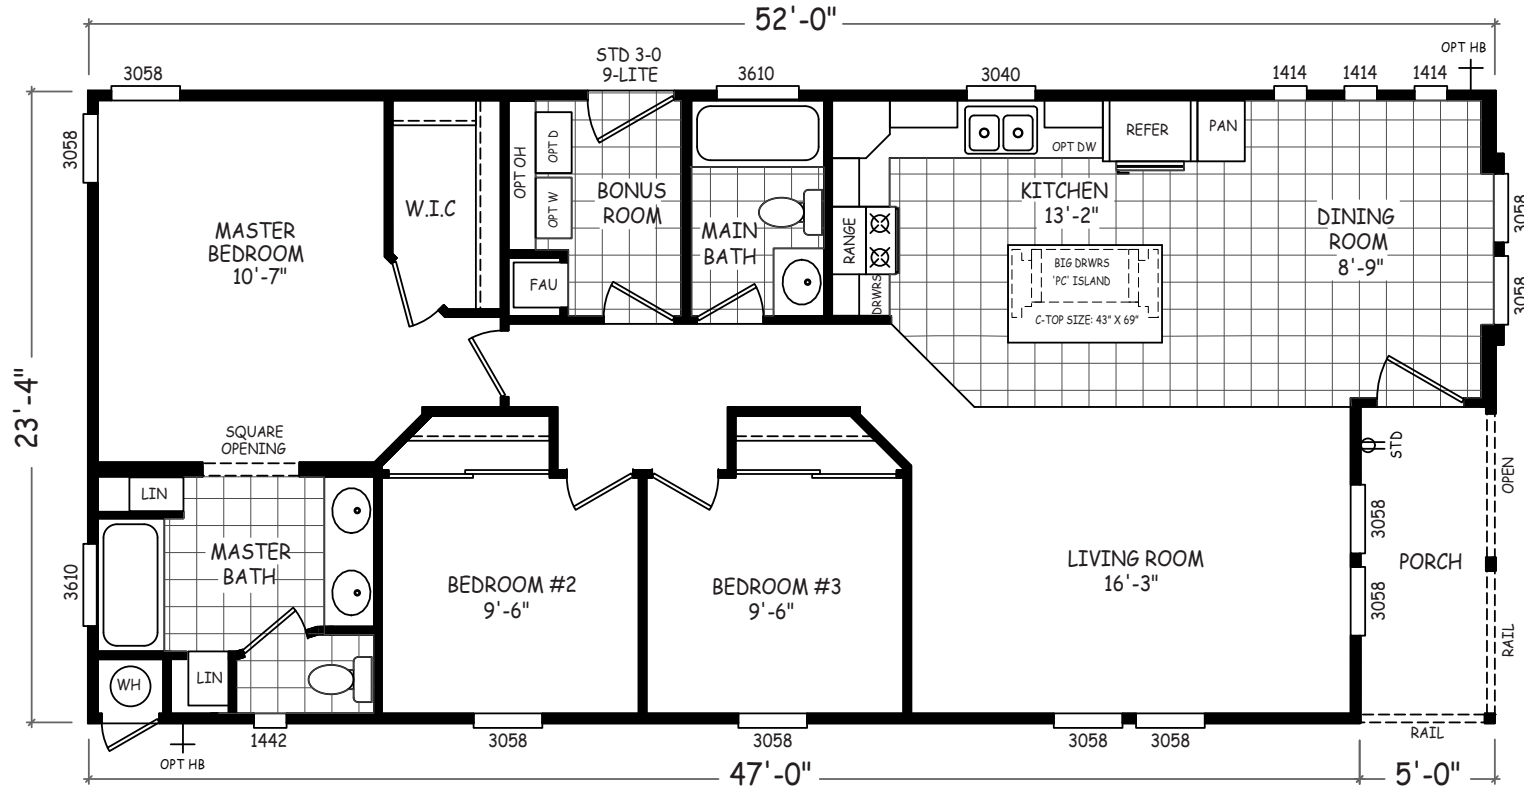

Bay Tree

Sedona Ridge Classic Series

1,213 SQ. FT. (Approximate) 3 Bedroom, 2 Bath

Last Updated: 5-21-24

FACTORY EXPO OUTLET CENTER
 5757 S. Palo Verde Rd., #202
 Tucson, AZ 85706

FactoryBuiltHomesDirect.com | 1-800-965-2781