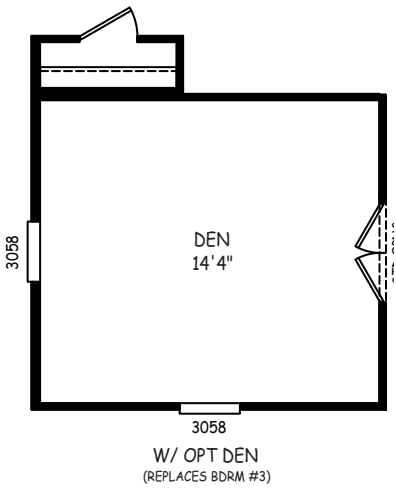

3 Bedroom, 2 Bath
 Approx. 1280 Sq. Ft.

Last Updated: 8-25-20

Belgreen
 TS Series **Cavo** HOMES

I authorize Factory Expo Outlet Center to build my house, per this plan.
 X _____
 Customer Signature/Date