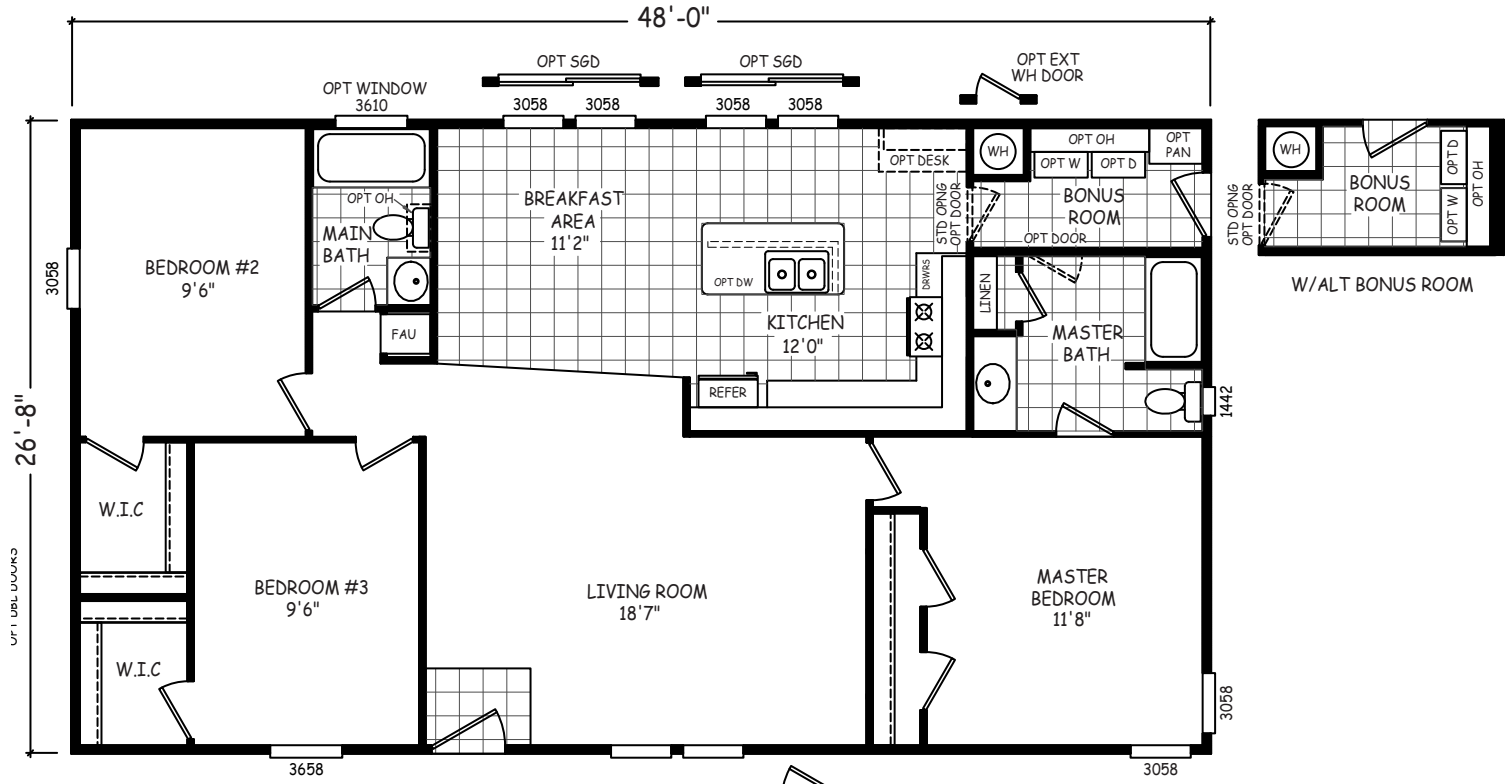

3 Bedroom, 2 Bath
 Approx. 1280 Sq. Ft.

Last Updated: 8-25-20

Belgreen
 TS Series **Cavo** HOMES

I authorize Factory Expo Outlet Center to build my house, per this plan.
 X _____
 Customer Signature/Date