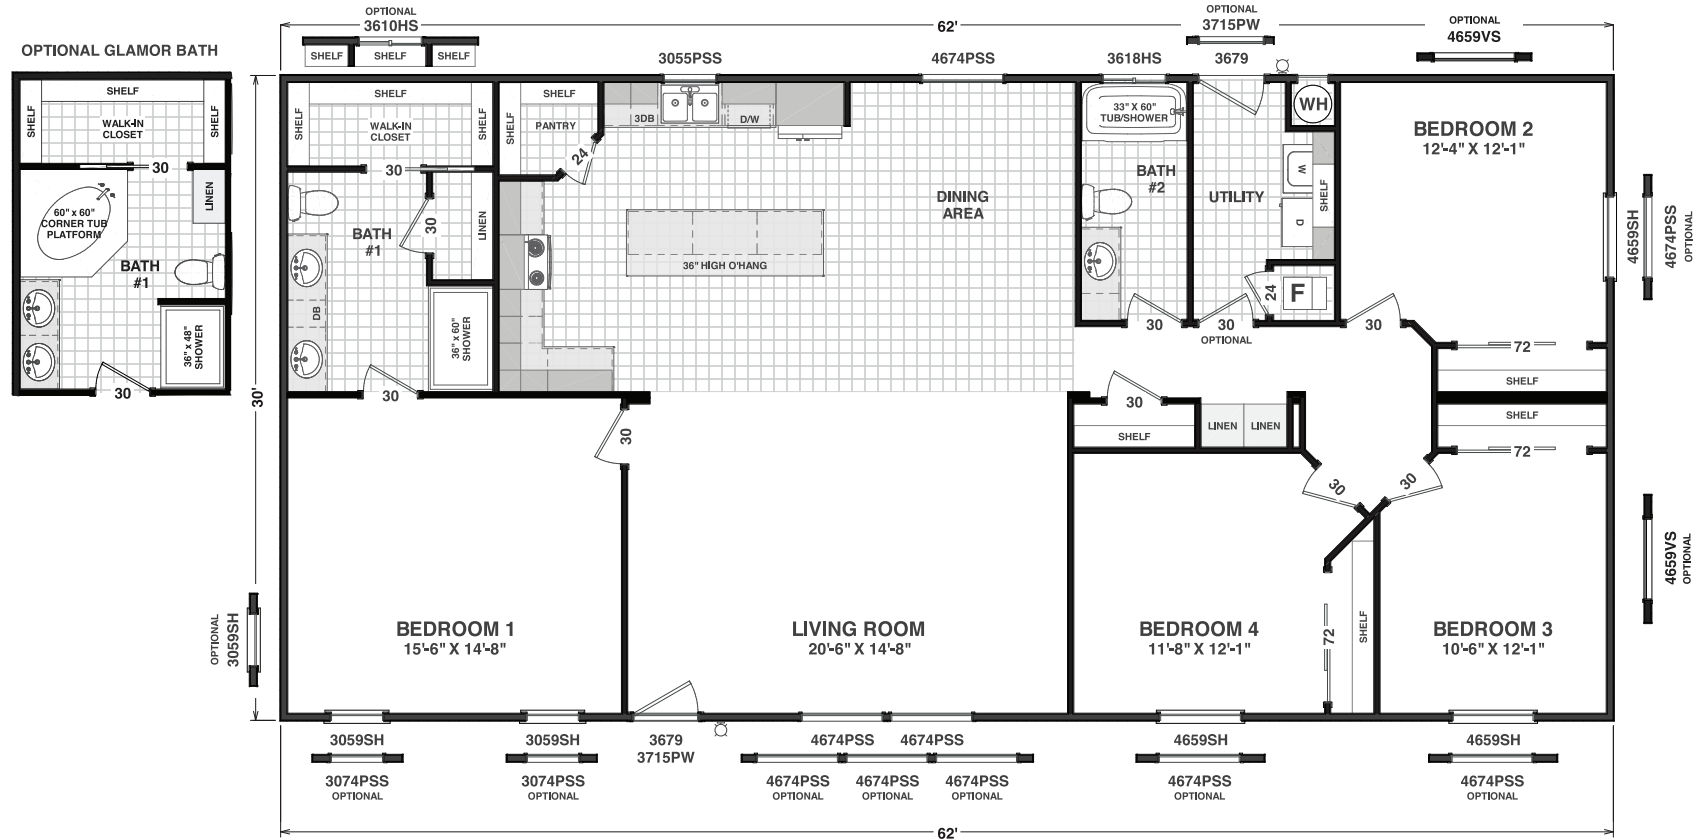

# Brannon

Coronado Series

1,860 SQ. FT. (Approximate) 4 Bedroom, 2 Bath

Last Updated: 12-12-24

**FACTORY EXPO OUTLET CENTER**  
5757 S. Palo Verde Rd., #202  
Tucson, AZ 85706

**FactoryBuiltHomesDirect.com | 1-800-965-2781**