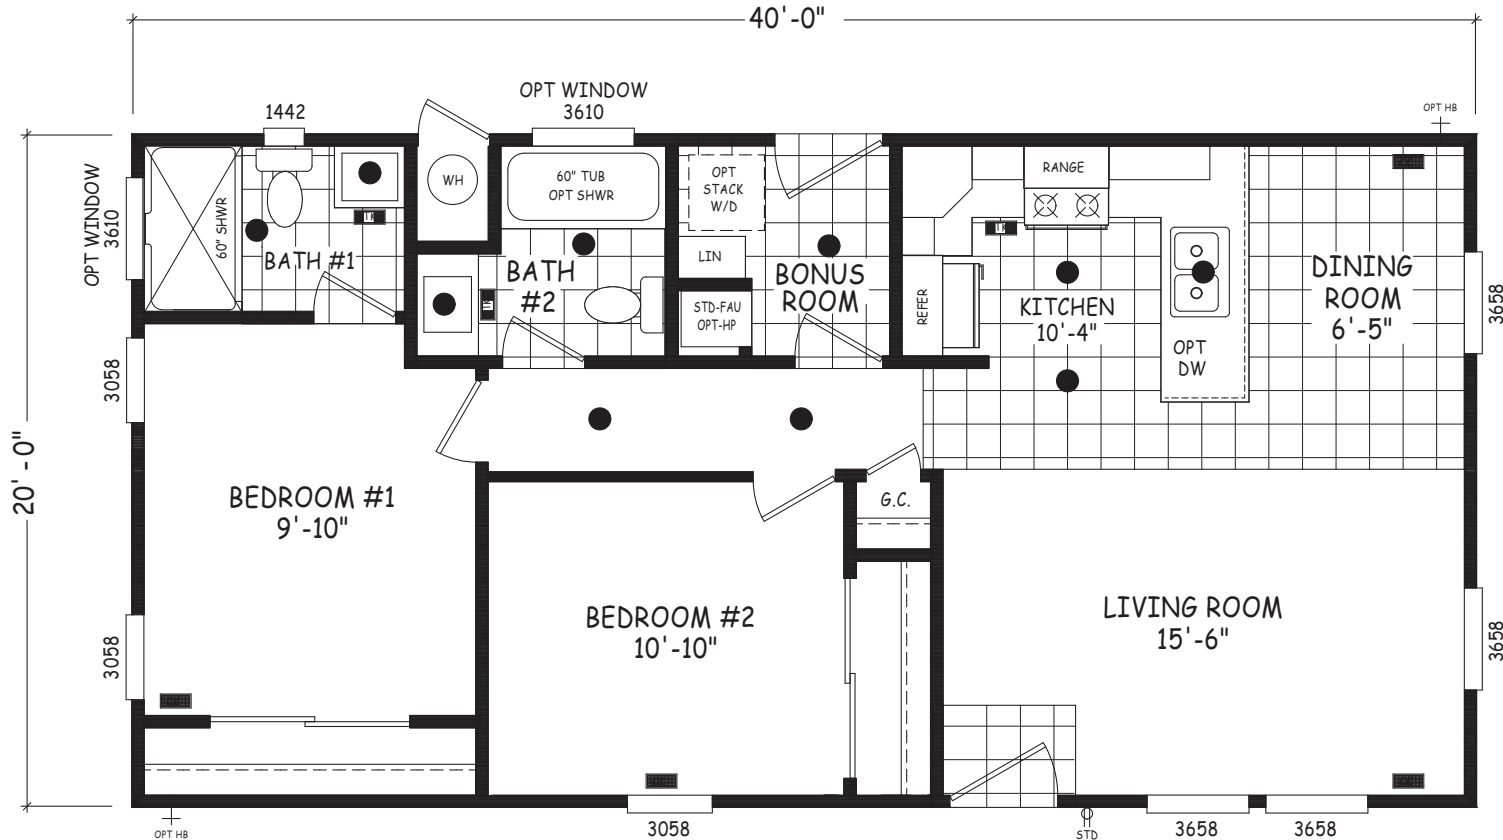

Brooks

Edge Series

800 SQ. FT. (Approximate) 2 Bedroom, 2 Bath

Last Updated: 5-21-24

FACTORY EXPO OUTLET CENTER
 5757 S. Palo Verde Rd., #202
 Tucson, AZ 85706

FactoryBuiltHomesDirect.com | 1-800-965-2781

IMPORTANT: Alta Cima Corp reserves the right to modify, cancel or substitute products or features of this event at any time without prior notice or obligation. Pictures and other promotional materials are representative and may depict or contain floor plans, square footages, elevations, options, upgrades, extra design features, decorations, floor coverings, specialty light fixtures, custom paint and wall coverings, window treatments, landscaping, sound and alarm systems, furnishings, appliances, and other designer/decorator features and amenities that are not included as part of the home and/or may not be available at all locations. Home, pricing and community information is subject to change, and homes to prior sale, at any time without notice or obligation. ©2020 Alta Cima Corp. All rights reserved.