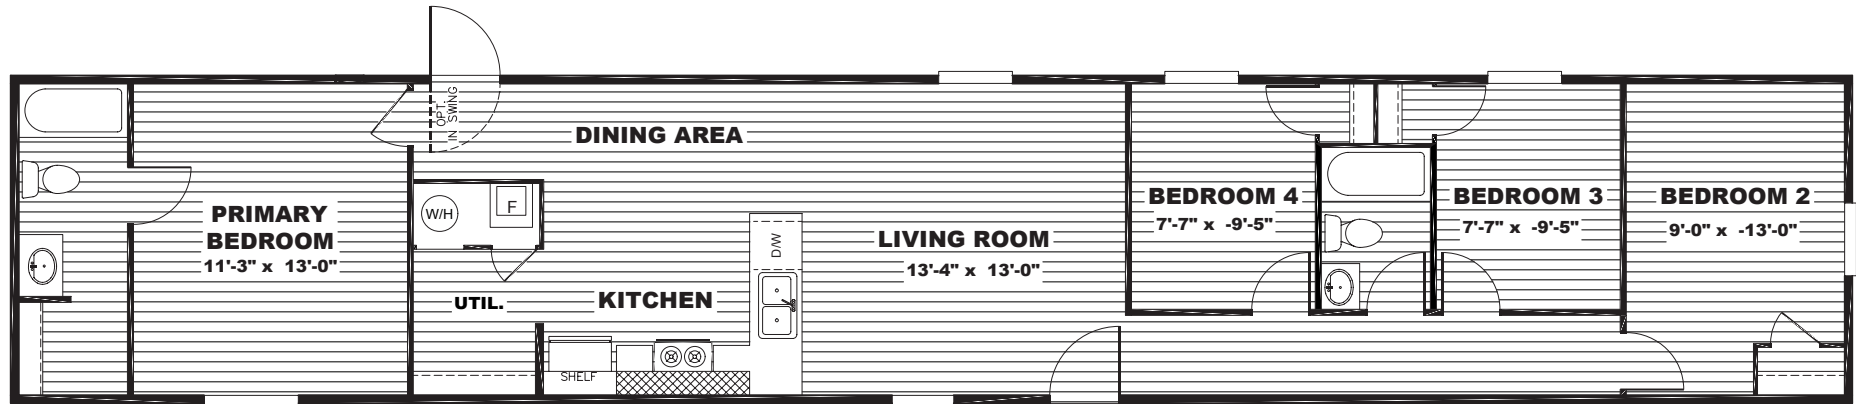

# Caineville

TRU Homes Series - Single Section

1,039 SQ. FT. (Approximate) 4 Bedroom, 2 Bath

Last Updated: 9-13-22

14' x 76'