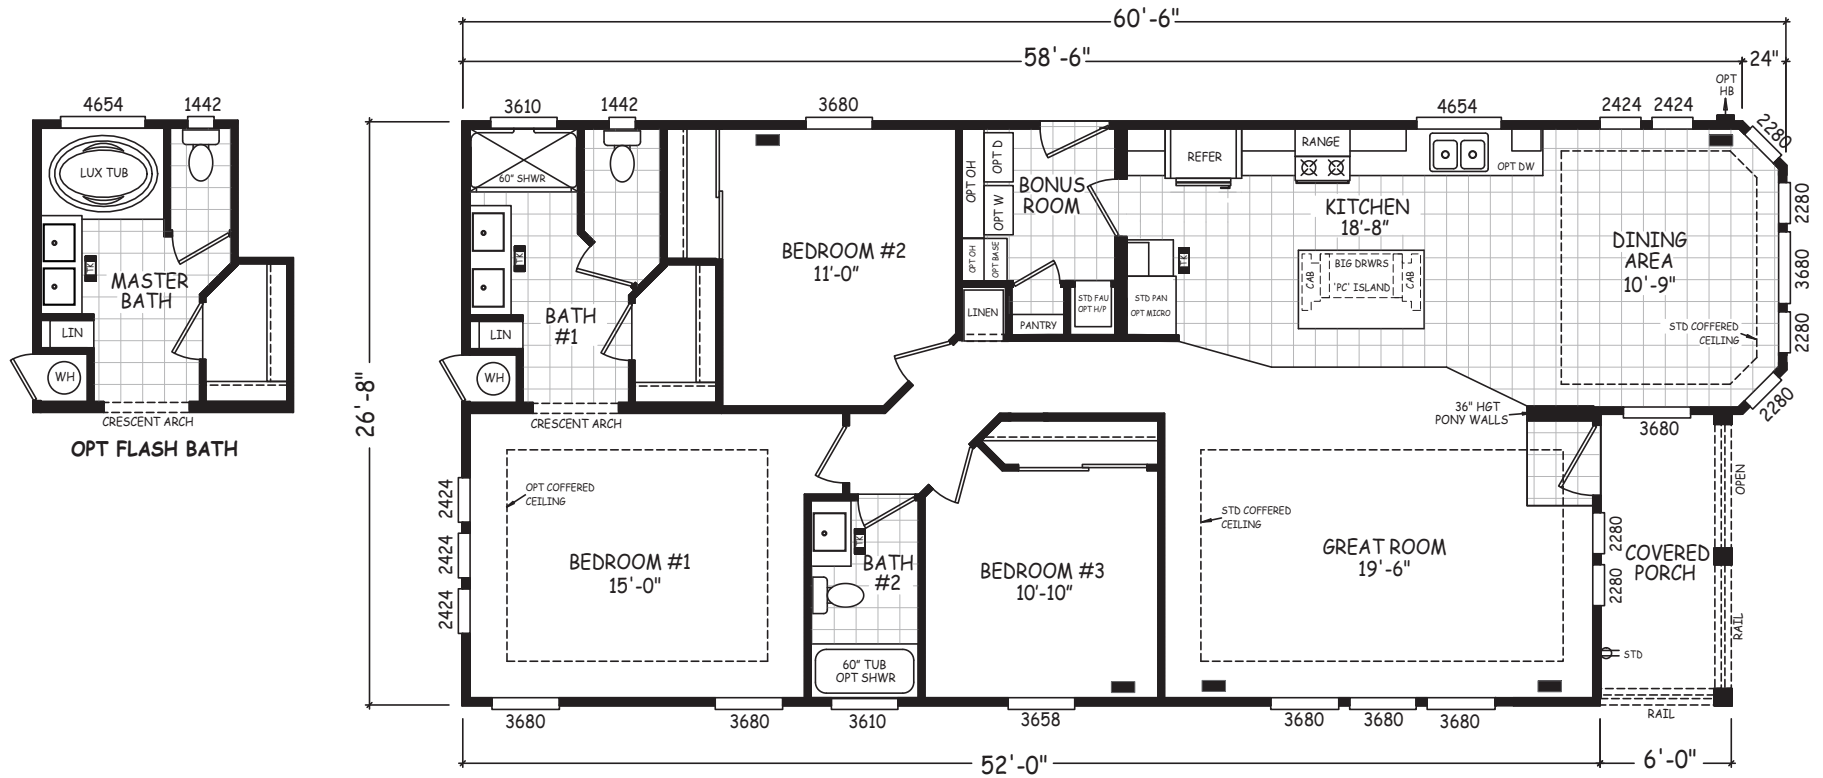

Camellia

Pacifica Series

1,576 SQ. FT. (Approximate) 3 Bedroom, 2 Bath

Last Updated: 8-22-22

FACTORY EXPO OUTLET CENTER
 5757 S. Palo Verde Rd., #202
 Tucson, AZ 85706

FactoryBuiltHomesDirect.com | 1-800-965-2781