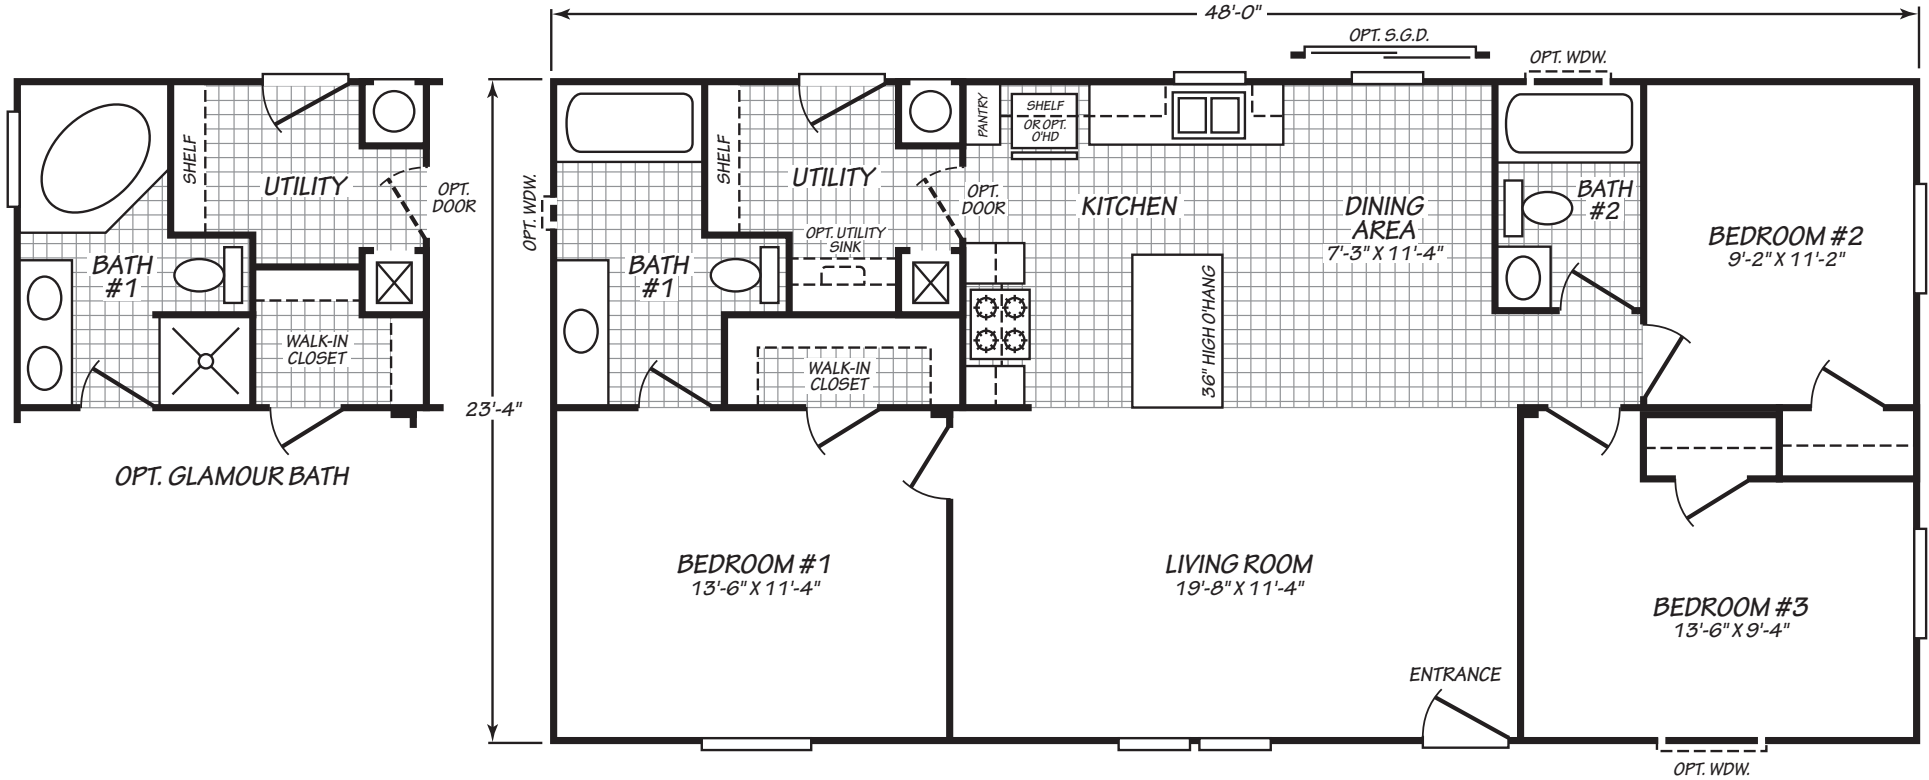

Campo

Canyon Lake Series

1120 SQ. FT. (Approximate) 3 Bedroom, 2 Bath

Last Updated: 10-11-24

FACTORY EXPO OUTLET CENTER
 5757 S. Palo Verde Rd., #202
 Tucson, AZ 85706

FactoryBuiltHomesDirect.com | 1-800-965-2781