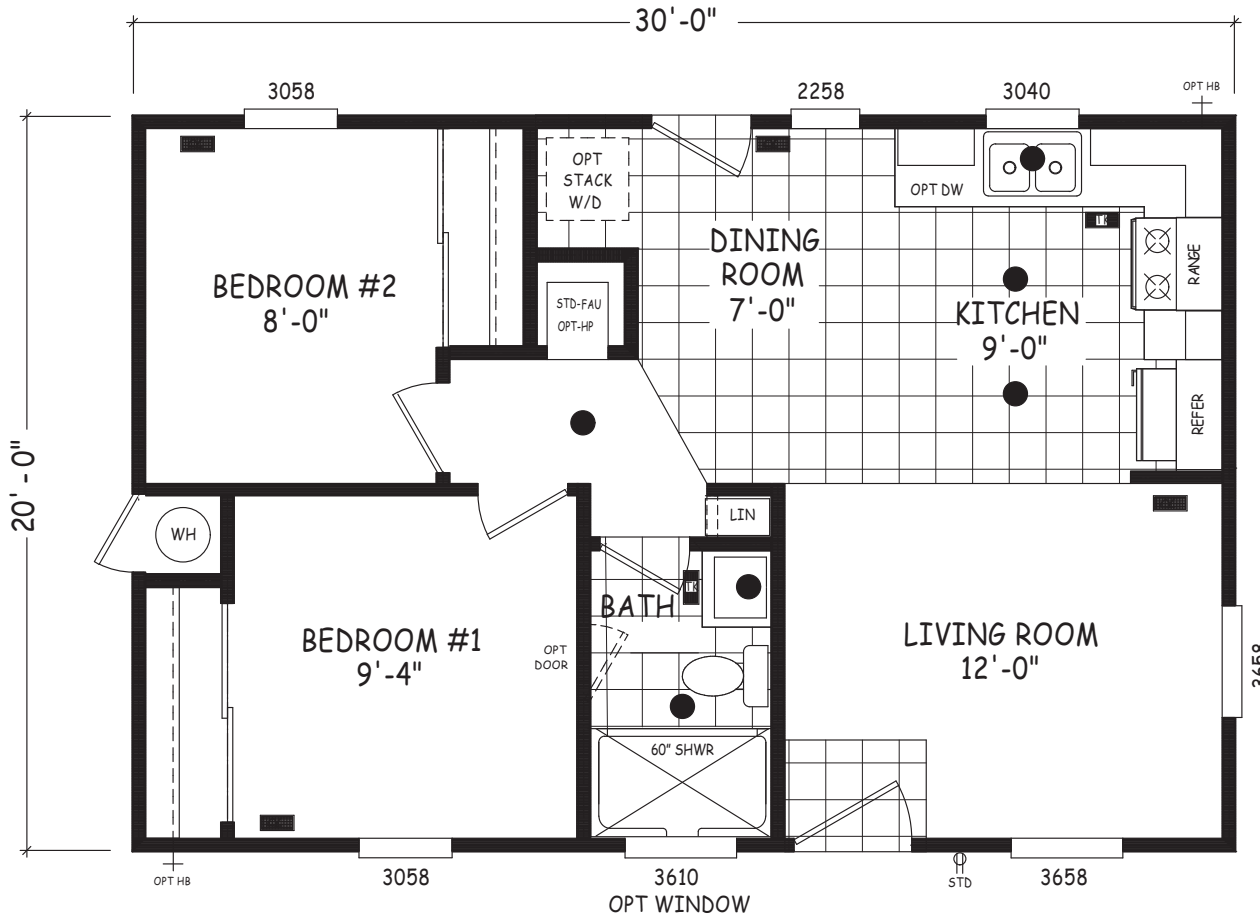

Cantebria

Edge Series

600 SQ. FT. (Approximate) 2 Bedroom, 1 Bath

Last Updated: 5-21-24

FACTORY EXPO OUTLET CENTER

5757 S. Palo Verde Rd., #202
Tucson, AZ 85706

FactoryBuiltHomesDirect.com | 1-800-965-2781

IMPORTANT: Alta Cima Corp reserves the right to modify, cancel or substitute products or features of this event at any time without prior notice or obligation. Pictures and other promotional materials are representative and may depict or contain floor plans, square footages, elevations, options, upgrades, extra design features, decorations, floor coverings, specialty light fixtures, custom paint and wall coverings, window treatments, landscaping, sound and alarm systems, furnishings, appliances, and other designer/decorator features and amenities that are not included as part of the home and/or may not be available at all locations. Home, pricing and community information is subject to change, and homes to prior sale, at any time without notice or obligation. ©2020 Alta Cima Corp. All rights reserved.