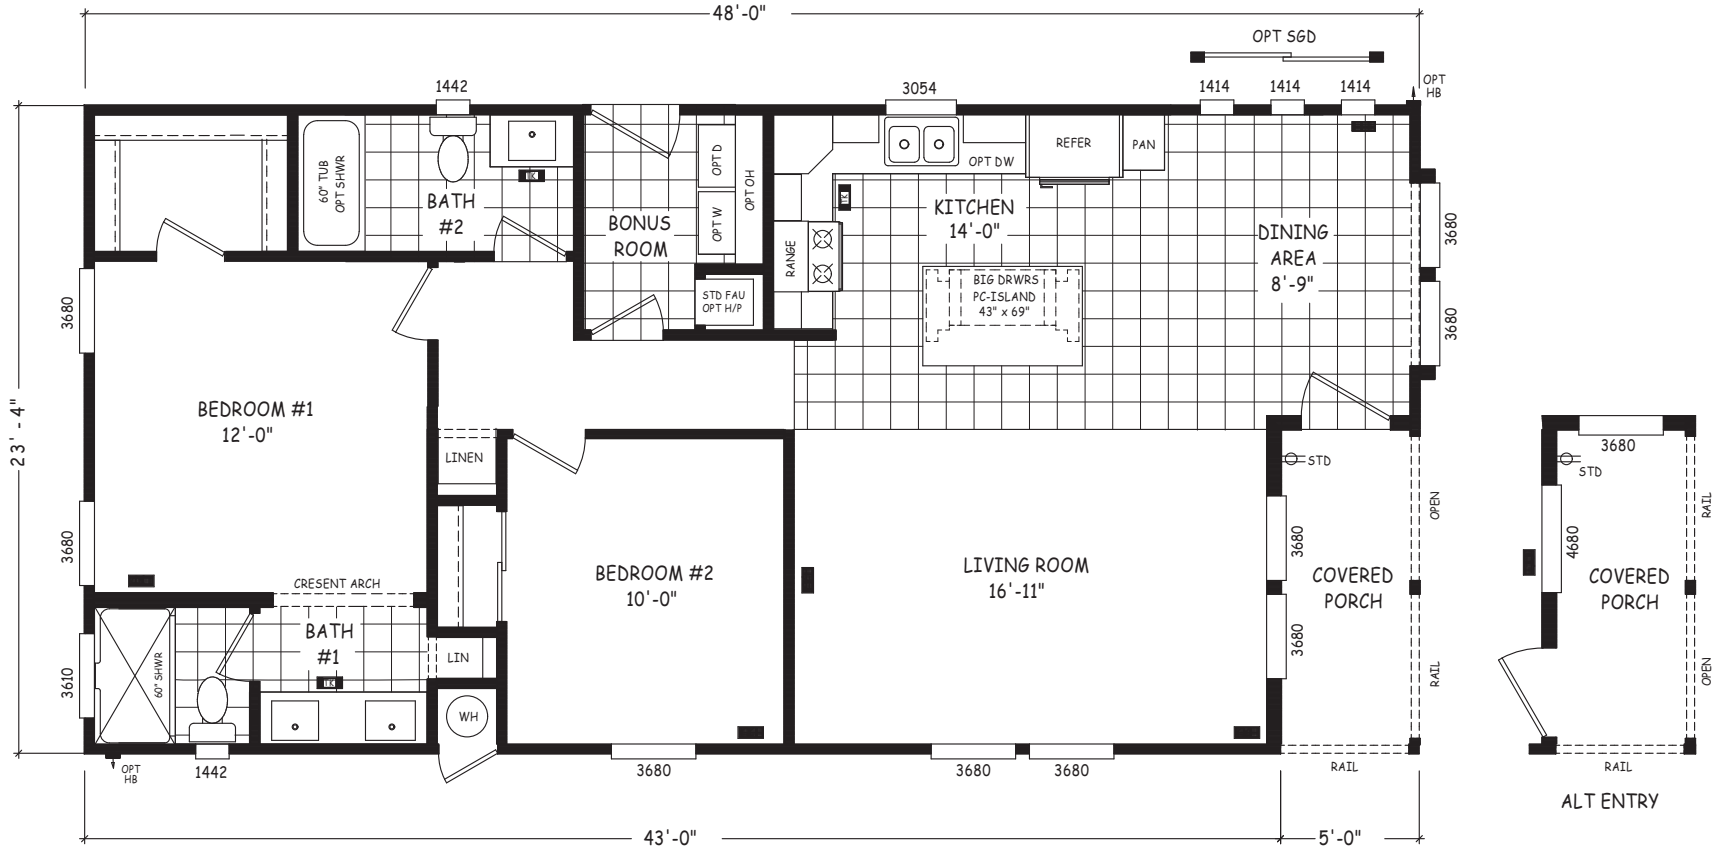

Canyonton

Pinnacle Series

1,120 SQ. FT. (Approximate) 2 Bedroom, 2 Bath

Last Updated: 8-22-22

FACTORY EXPO OUTLET CENTER
 5757 S. Palo Verde Rd., #202
 Tucson, AZ 85706

FactoryBuiltHomesDirect.com | 1-800-965-2781