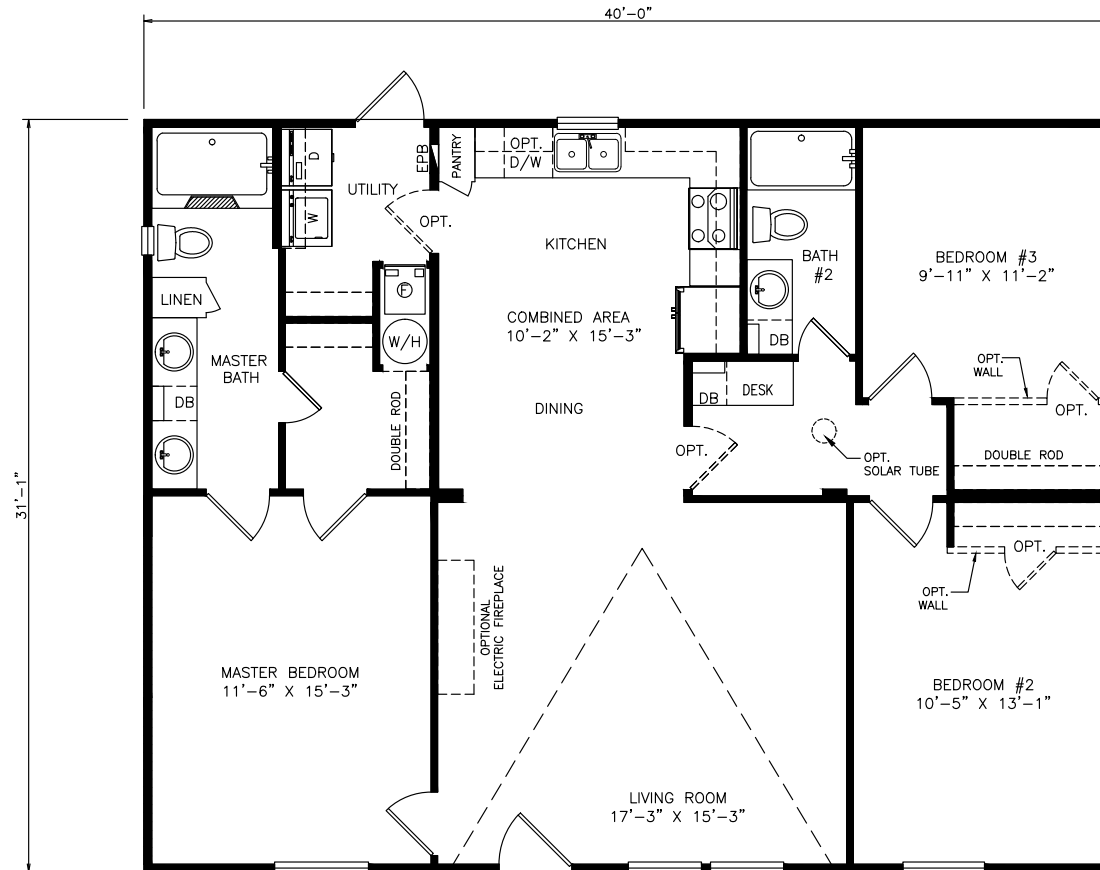

Carley

Classic Series - Multi Section

1,248 SQ. FT. (Approximate) 3 Bedrooms, 2 Baths

Last Updated: 6-17-21

FACTORY EXPO OUTLET CENTER

5757 S. Palo Verde Rd., #202
Tucson, AZ 85706

FactoryBuiltHomesDirect.com | 1-800-965-2781