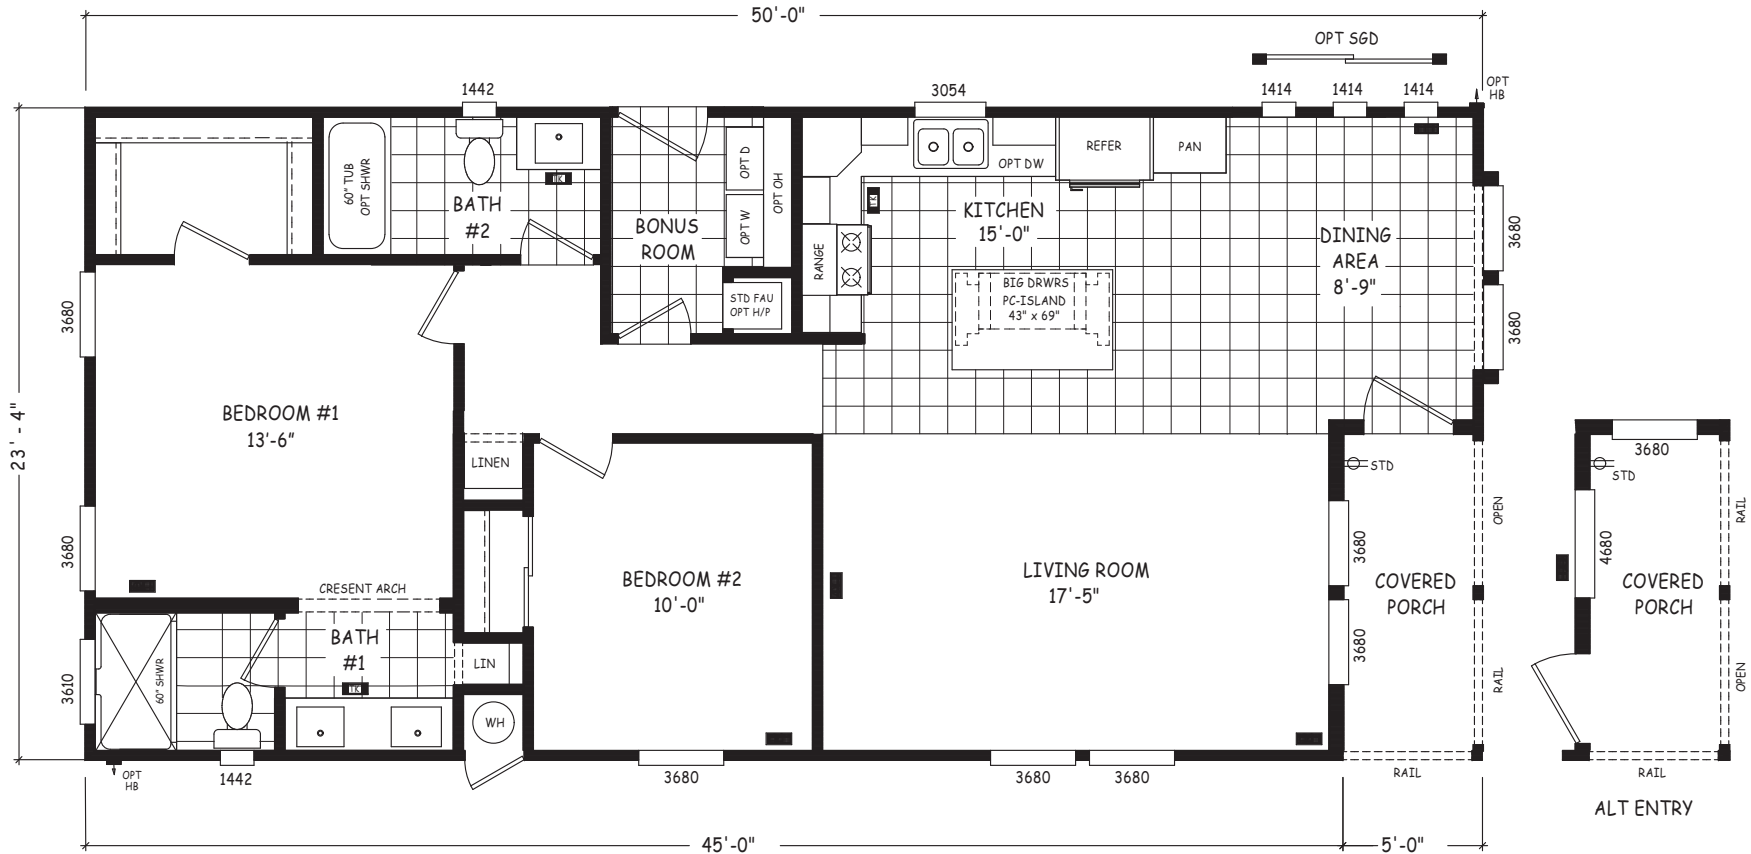

Clarry

Pinnacle Series

1,172 SQ. FT. (Approximate) 2 Bedroom, 2 Bath

Last Updated: 8-22-22

FACTORY EXPO OUTLET CENTER
 5757 S. Palo Verde Rd., #202
 Tucson, AZ 85706

FactoryBuiltHomesDirect.com | 1-800-965-2781