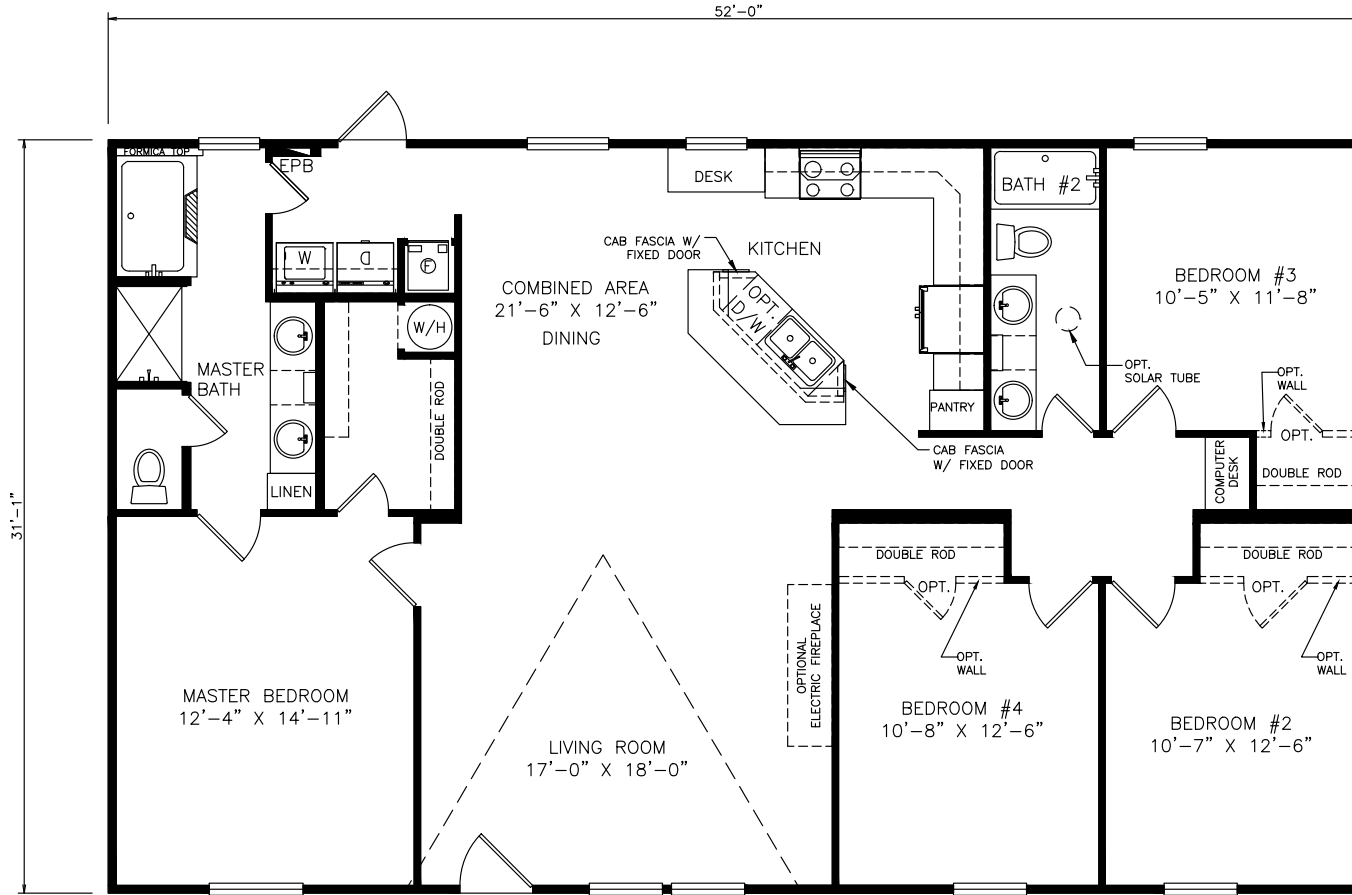

# Clover

Classic Series - Multi Section

1,622 SQ. FT. (Approximate) 4 Bedrooms, 2 Baths

Last Updated: 6-17-21

**FACTORY EXPO OUTLET CENTER**  
 5757 S. Palo Verde Rd., #202  
 Tucson, AZ 85706

**FactoryBuiltHomesDirect.com | 1-800-965-2781**