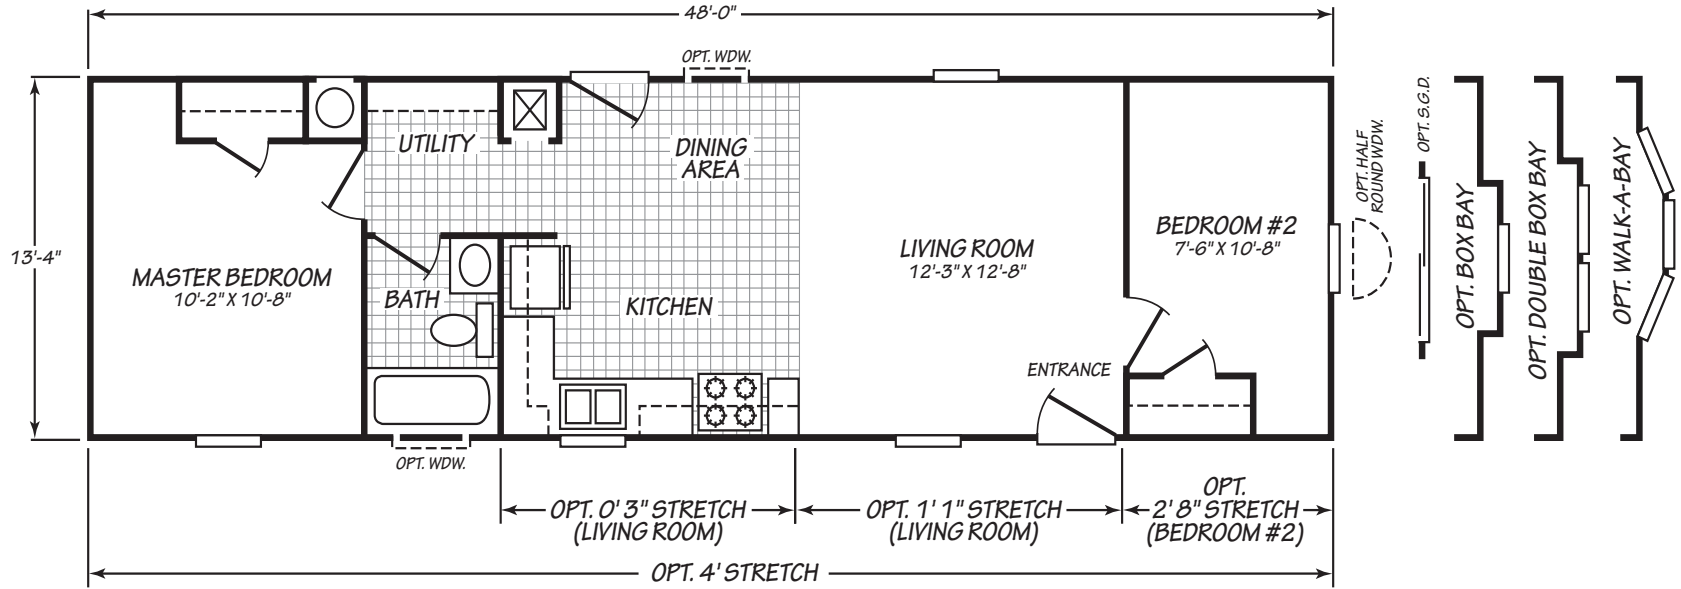

Coolidge

Canyon Lake Series

2 Bedrooms, 1 Bath
Approx. 639 Sq. Ft.

Last Updated: 8-21-19

I authorize Factory Expo Outlet Center to build my house, per this plan.

X _____

Customer Signature/Date

Important: Due to our policy of continual improvement, all information in our brochures may vary from actual home. The right is reserved to make changes at any time, without notice or obligation, in colors, materials, specifications, processes, and models. All dimensions and square footage calculations are nominal and approximate figures. Please check with your local sales associate for specific and current information.