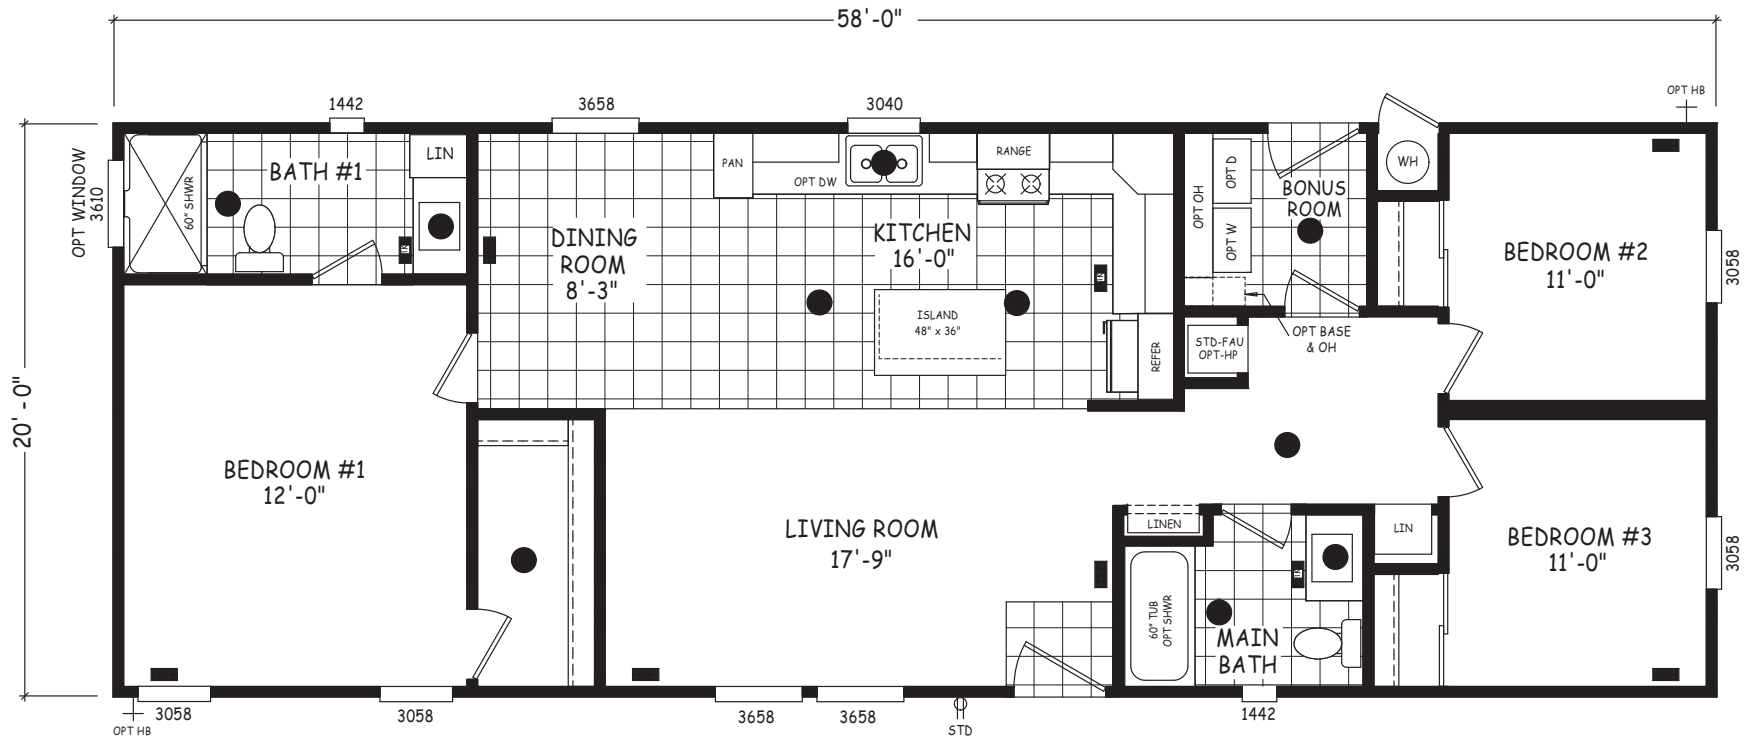

Corriente

Edge Series

1,160 SQ. FT. (Approximate) 3 Bedroom, 2 Bath

Last Updated: 5-21-24

FACTORY EXPO OUTLET CENTER

5757 S. Palo Verde Rd., #202
Tucson, AZ 85706

FactoryBuiltHomesDirect.com | 1-800-965-2781