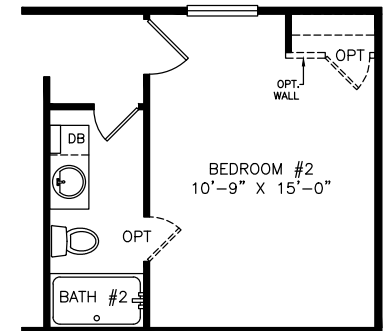

Cristo

Classic Series - Single Section

880 SQ. FT. (Approximate) 2 Bedrooms, 2 Baths

Last Updated: 6-9-21

OPTIONAL SHOWER

OPTIONAL DOOR

FACTORY EXPO OUTLET CENTER

5757 S. Palo Verde Rd., #202
Tucson, AZ 85706