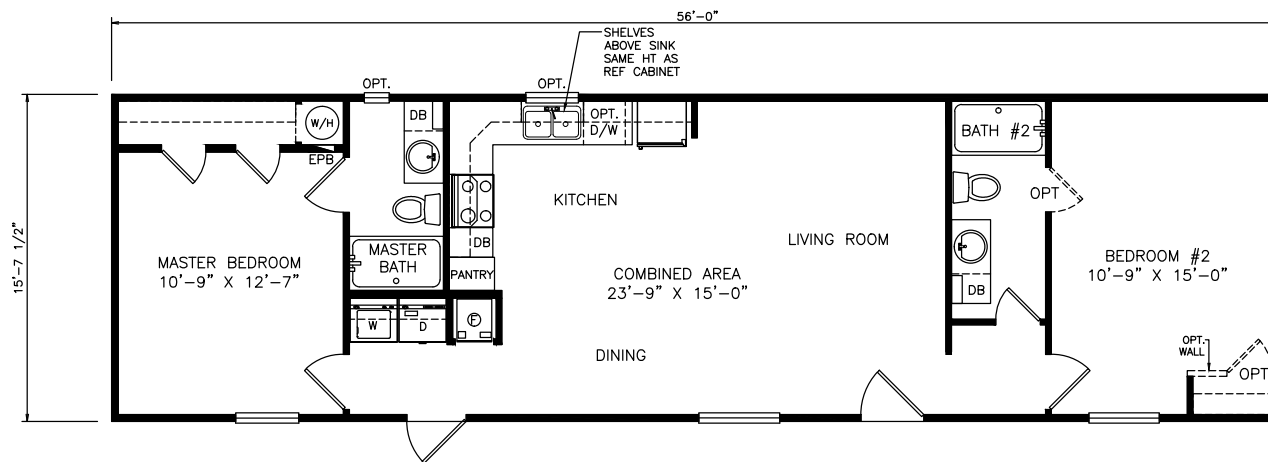

Cristo

Classic Series - Single Section

880 SQ. FT. (Approximate) 2 Bedrooms, 2 Baths

Last Updated: 6-9-21

OPTIONAL SHOWER

OPTIONAL DOOR

FACTORY EXPO OUTLET CENTER

5757 S. Palo Verde Rd., #202
Tucson, AZ 85706