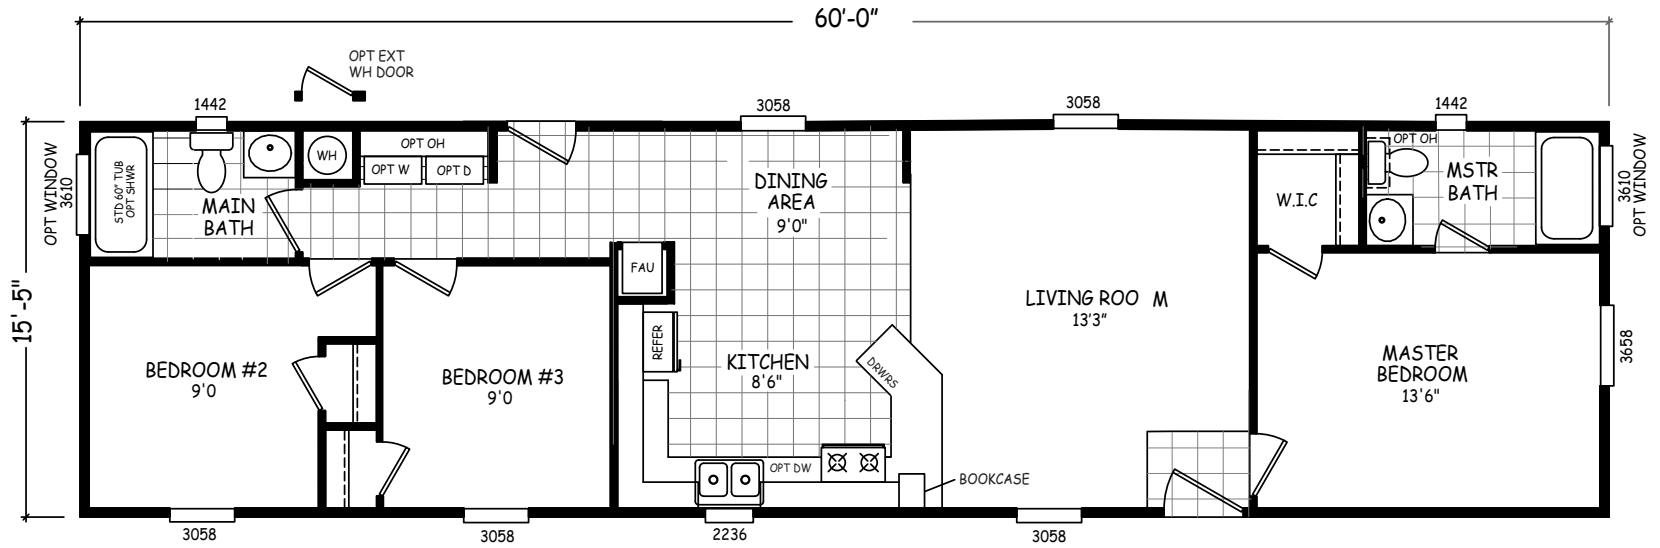

Danboy

Landmark Series

3 Bedroom, 2 Bath
Approx. 925 Sq. Ft.

Last Updated: 8-25-20

I authorize Factory Expo Outlet Center to build my house, per this plan.

X _____
Customer Signature/Date

Important: Due to our policy of continual improvement, all information in our brochures may vary from actual home. The right is reserved to make changes at any time, without notice or obligation, in colors, materials, specifications, processes, and models. All dimensions and square footage calculations are nominal and approximate figures. Please check with your local sales associate for specific and current information.