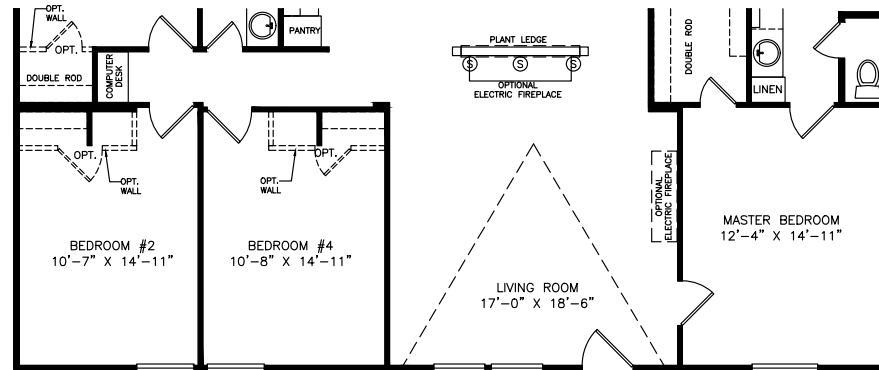

Dartford

Classic Series - Multi Section

1,622 SQ. FT. (Approximate) 3 Bedrooms, 2 Baths

Last Updated: 6-17-21

FACTORY EXPO OUTLET CENTER
 5757 S. Palo Verde Rd., #202
 Tucson, AZ 85706

FactoryBuiltHomesDirect.com | 1-800-965-2781