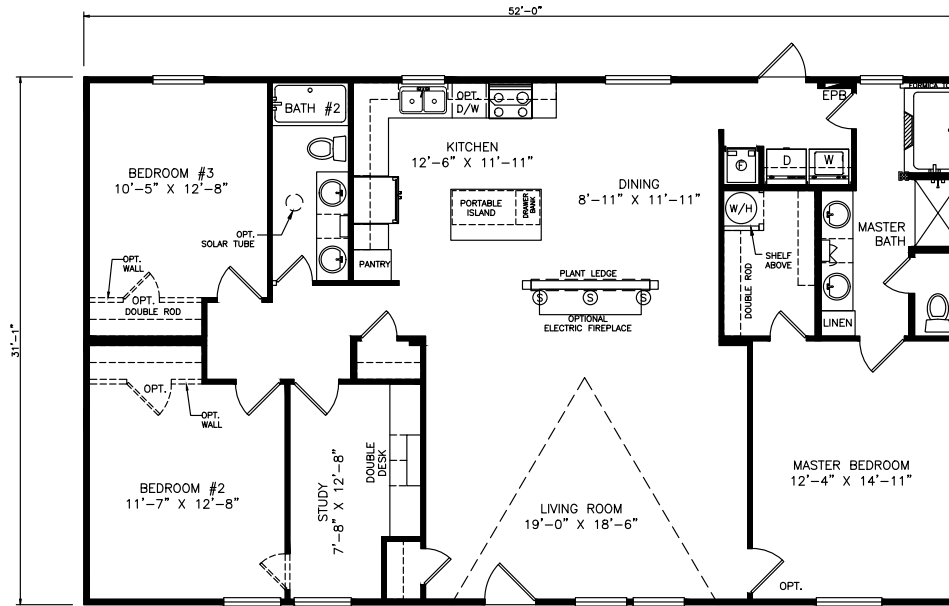

Dartford

Classic Series - Multi Section

1,622 SQ. FT. (Approximate) 3 Bedrooms, 2 Baths

Last Updated: 6-17-21

FACTORY EXPO OUTLET CENTER
 5757 S. Palo Verde Rd., #202
 Tucson, AZ 85706

FactoryBuiltHomesDirect.com | 1-800-965-2781