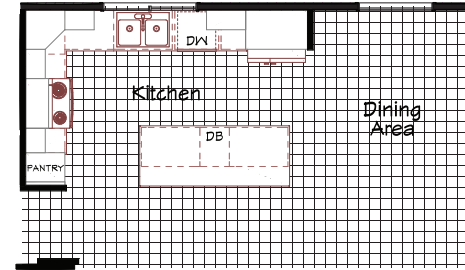

Denkin

Coronado Series

1,493 SQ. FT. (Approximate) 3 Bedroom, 2 Bath

Last Updated: 9-9-22

Alternate Kitchen

Optional Glamor Bath

FACTORY EXPO OUTLET CENTER
5757 S. Palo Verde Rd., #202
Tucson, AZ 85706

FactoryBuiltHomesDirect.com | 1-800-965-2781