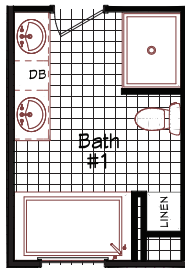

Denkin

Coronado Series

1,493 SQ. FT. (Approximate) 3 Bedroom, 2 Bath

Last Updated: 9-9-22

Alternate Kitchen

Optional Glamor Bath

FACTORY EXPO OUTLET CENTER
5757 S. Palo Verde Rd., #202
Tucson, AZ 85706

FactoryBuiltHomesDirect.com | 1-800-965-2781