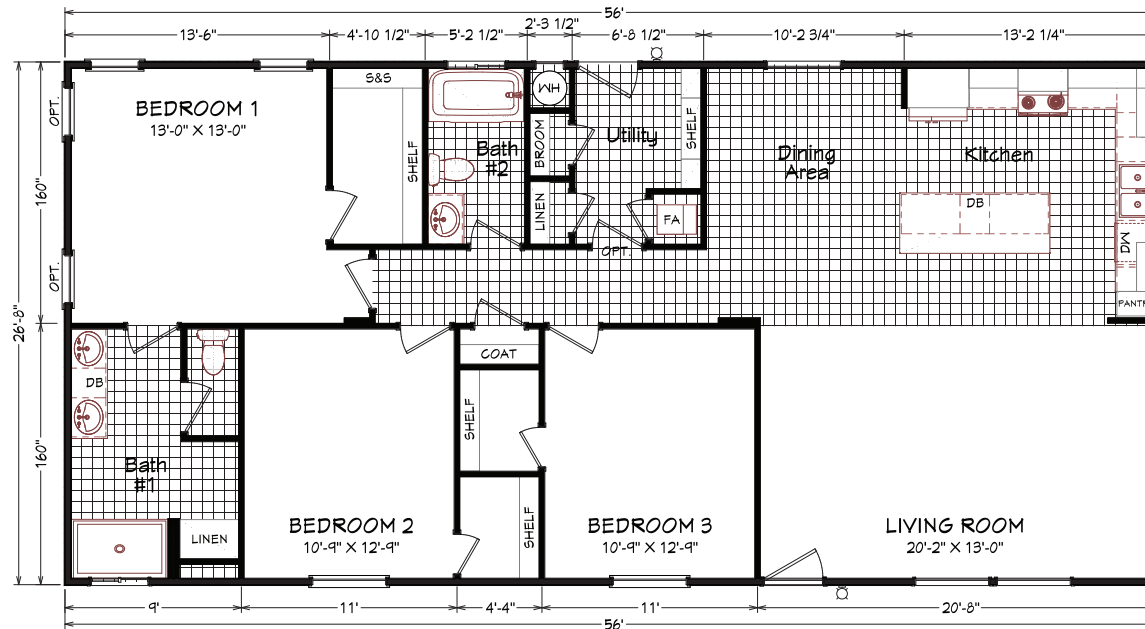

Denkin

Coronado Series

1,493 SQ. FT. (Approximate) 3 Bedroom, 2 Bath

Last Updated: 9-9-22

Alternate Kitchen

Optional Glamor Bath

FACTORY EXPO OUTLET CENTER
5757 S. Palo Verde Rd., #202
Tucson, AZ 85706

FactoryBuiltHomesDirect.com | 1-800-965-2781