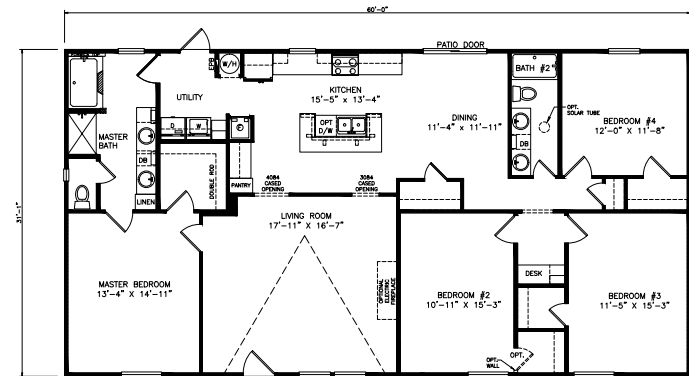

# Derringer

Classic Series - Multi Section

1,865 SQ. FT. (Approximate) 3 Bedrooms, 2 Baths

Last Updated: 6-17-21

**FACTORY EXPO OUTLET CENTER**  
5757 S. Palo Verde Rd., #202  
Tucson, AZ 85706

**FactoryBuiltHomesDirect.com | 1-800-965-2781**