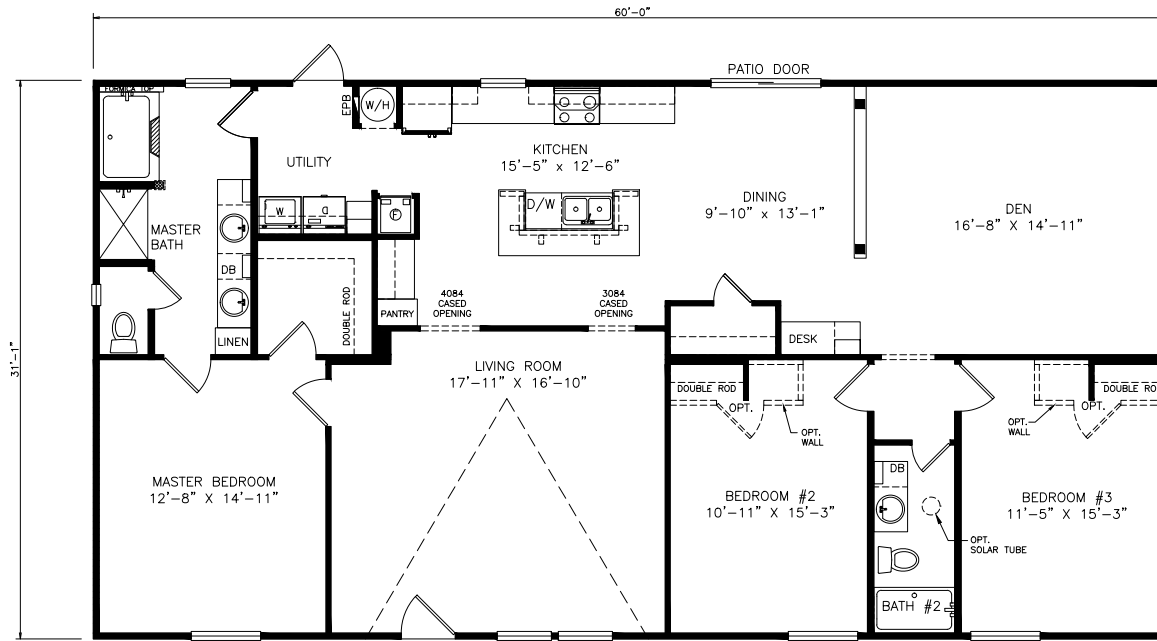

# Derringer

Classic Series - Multi Section

1,865 SQ. FT. (Approximate) 3 Bedrooms, 2 Baths

Last Updated: 6-17-21

**FACTORY EXPO OUTLET CENTER**  
5757 S. Palo Verde Rd., #202  
Tucson, AZ 85706

**FactoryBuiltHomesDirect.com | 1-800-965-2781**