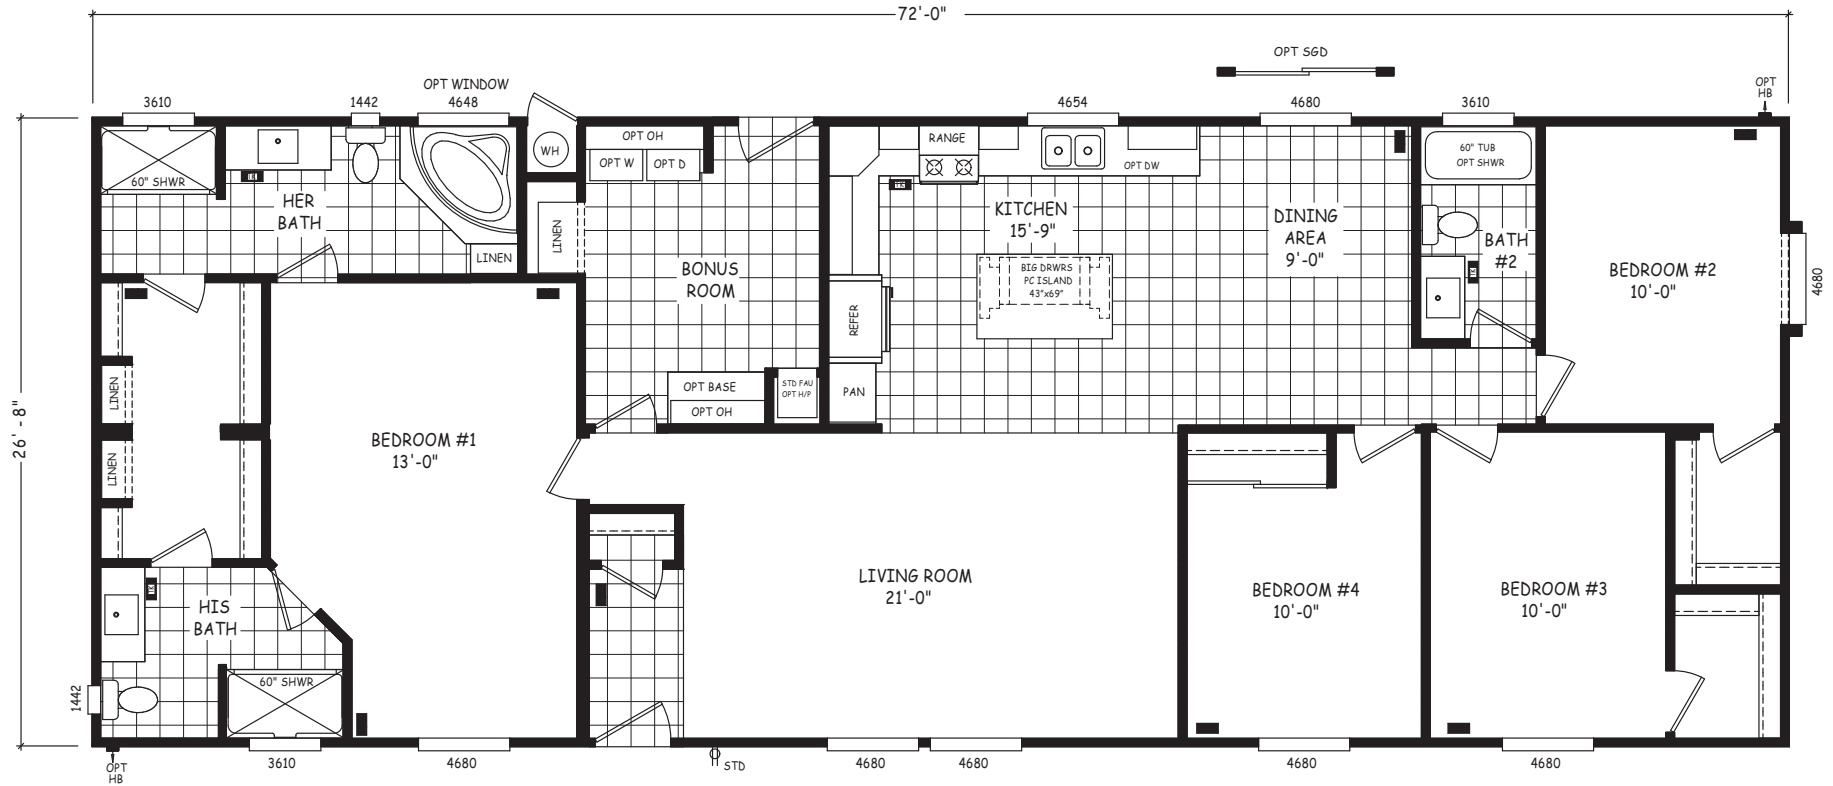

# Desert Rose

Pinnacle Series

1,920 SQ. FT. (Approximate) 4 Bedroom, 2 Bath

Last Updated: 8-22-22

**FACTORY EXPO OUTLET CENTER**  
 5757 S. Palo Verde Rd., #202  
 Tucson, AZ 85706

**FactoryBuiltHomesDirect.com | 1-800-965-2781**