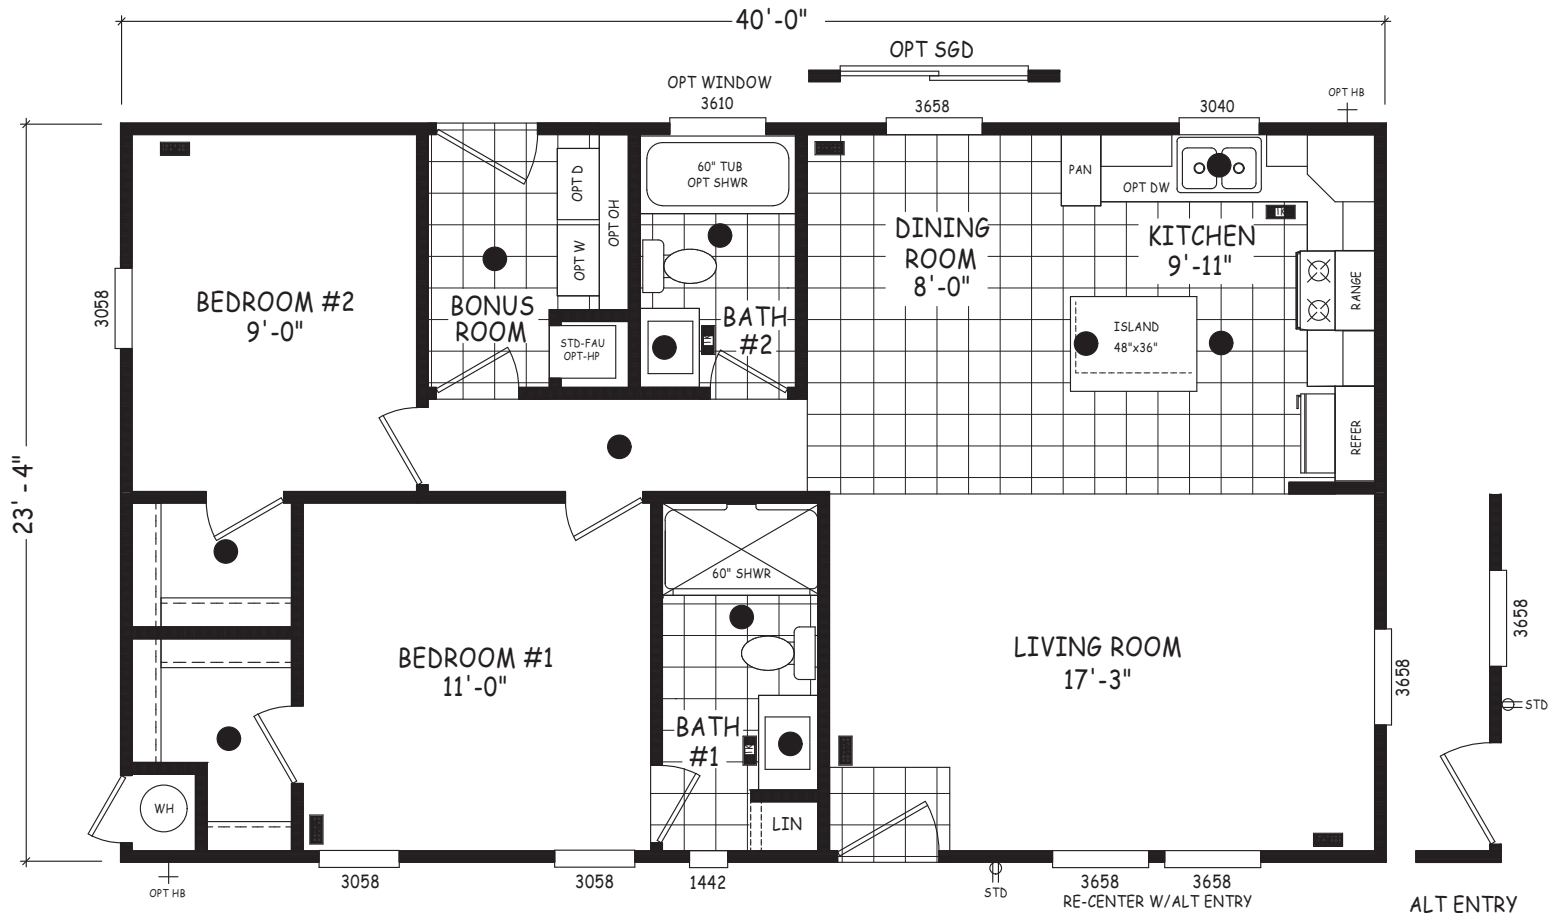

Dexter

Edge Series

934 SQ. FT. (Approximate) 2 Bedroom, 2 Bath

Last Updated: 5-21-24

FACTORY EXPO OUTLET CENTER
 5757 S. Palo Verde Rd., #202
 Tucson, AZ 85706

FactoryBuiltHomesDirect.com | 1-800-965-2781

IMPORTANT: Alta Cima Corp reserves the right to modify, cancel or substitute products or features of this event at any time without prior notice or obligation. Pictures and other promotional materials are representative and may depict or contain floor plans, square footages, elevations, options, upgrades, extra design features, decorations, floor coverings, specialty light fixtures, custom paint and wall coverings, window treatments, landscaping, sound and alarm systems, furnishings, appliances, and other designer/decorator features and amenities that are not included as part of the home and/or may not be available at all locations. Home, pricing and community information is subject to change, and homes to prior sale, at any time without notice or obligation. ©2020 Alta Cima Corp. All rights reserved.