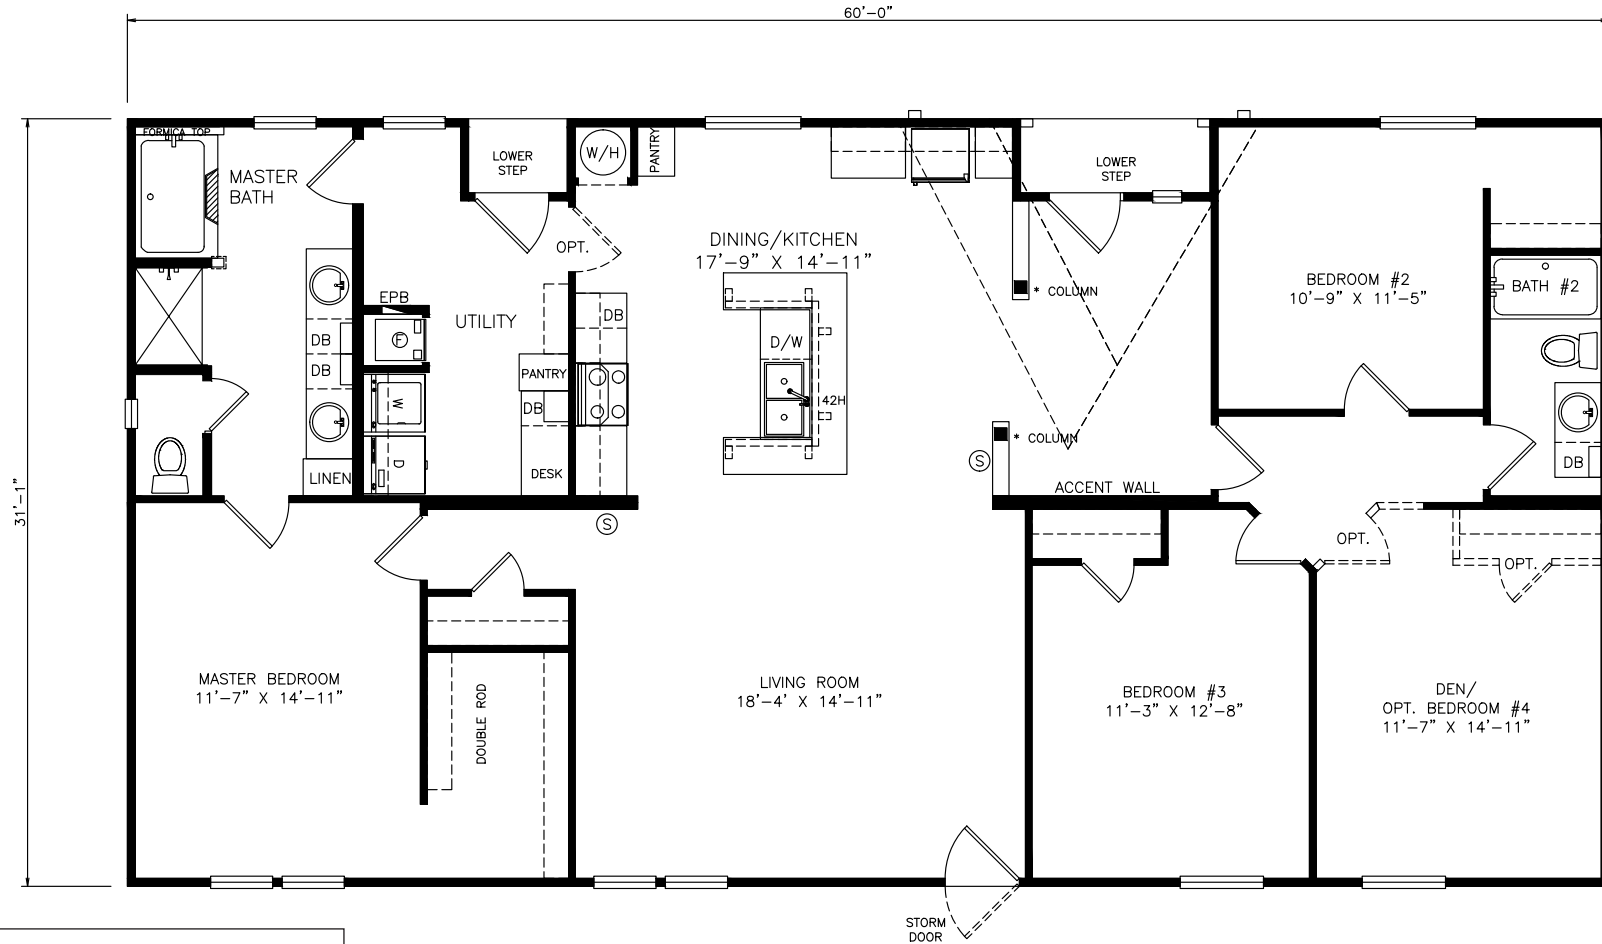

Dovalina

Classic Series - Multi Section

1,865 SQ. FT. (Approximate) 3 Bedrooms, 2 Baths

Last Updated: 6-17-21

FACTORY EXPO OUTLET CENTER
 5757 S. Palo Verde Rd., #202
 Tucson, AZ 85706

FactoryBuiltHomesDirect.com | 1-800-965-2781