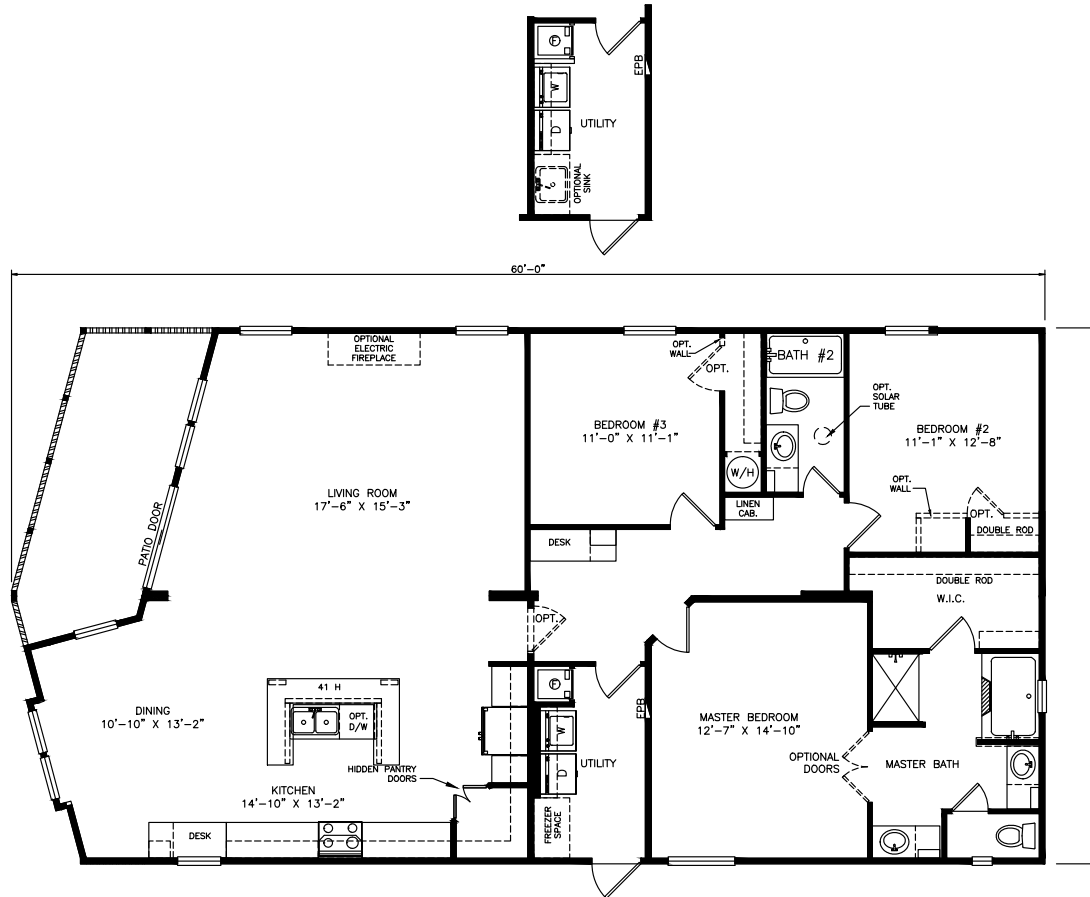

Dray

Classic Series - Multi Section

1,678 SQ. FT. (Approximate) 3 Bedrooms, 2 Baths

Last Updated: 6-17-21

FACTORY EXPO OUTLET CENTER

5757 S. Palo Verde Rd., #202
Tucson, AZ 85706

FactoryBuiltHomesDirect.com | 1-800-965-2781