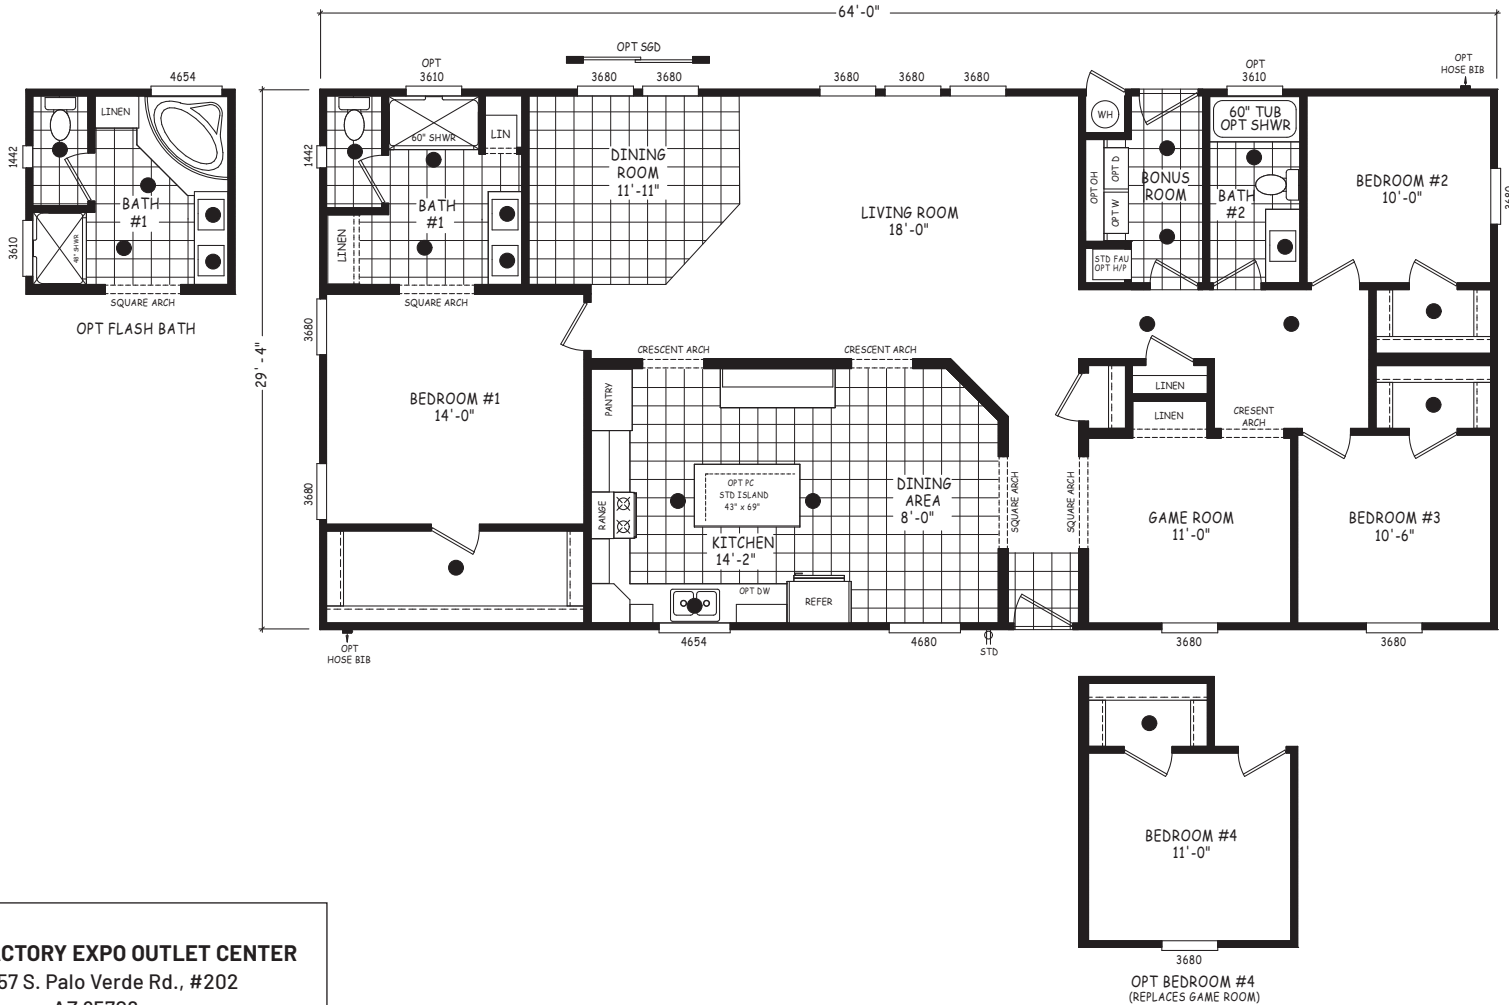

# Drumbull

Edge Series

1,877 SQ. FT. (Approximate) 3 Bedroom, 2 Bath

Last Updated: 7-24-24

**FACTORY EXPO OUTLET CENTER**  
 5757 S. Palo Verde Rd., #202  
 Tucson, AZ 85706

**FactoryBuiltHomesDirect.com | 1-800-965-2781**