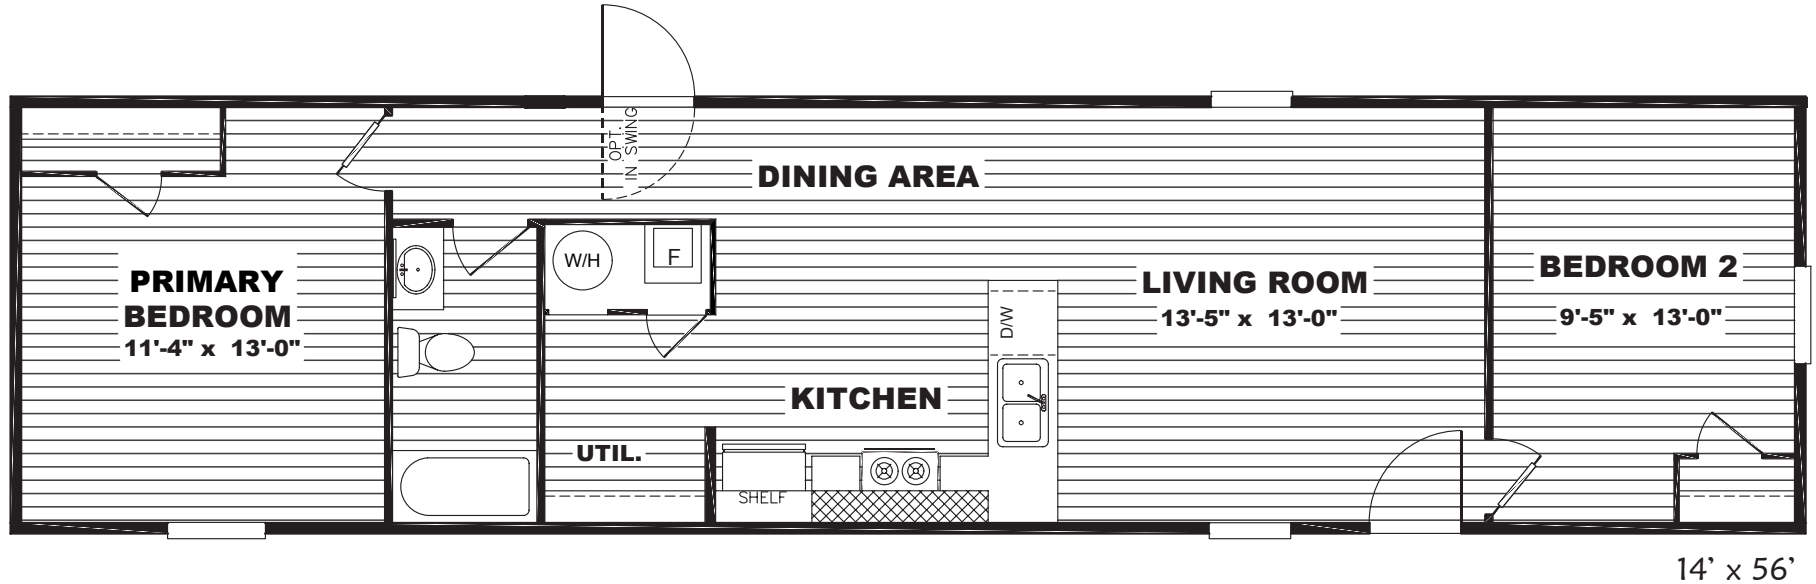

Edson

TRU Homes Series - Single Section

765 SQ. FT. (Approximate) 2 Bedroom, 1 Bath

Last Updated: 9-13-22

FACTORY EXPO OUTLET CENTER
5757 S. Palo Verde Rd., #202
Tucson, AZ 85706

FactoryBuiltHomesDirect.com | 1-800-965-2781