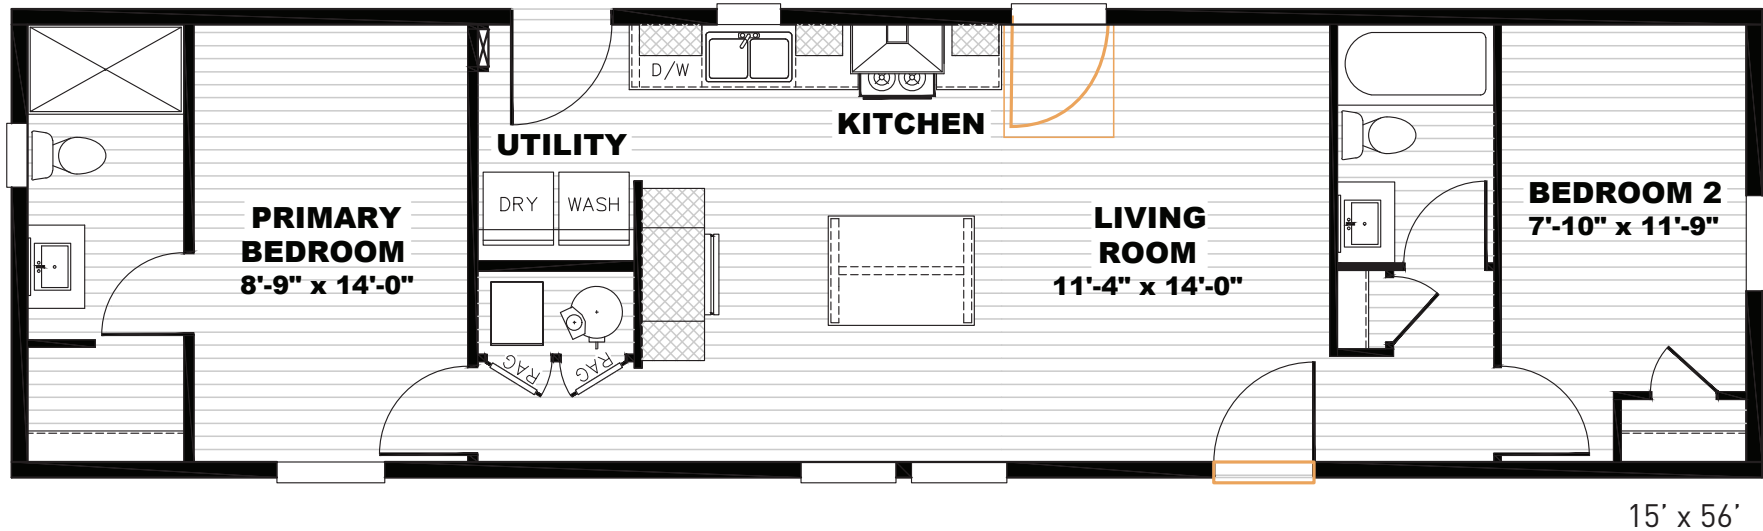

# Egnar

Tempo Series - Single Section

840 SQ. FT. (Approximate) 2 Bedroom, 2 Bath

Last Updated: 5-22-23

 Alternate Door Location Available

**FACTORY EXPO OUTLET CENTER**  
5757 S. Palo Verde Rd., #202  
Tucson, AZ 85706