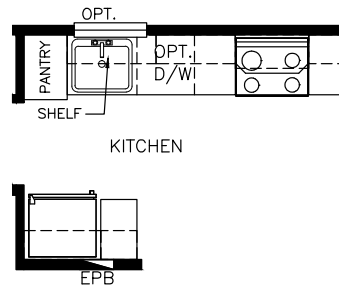

# Egret

Select Series - Single Section

595 SQ. FT. (Approximate) 1 Bedroom, 1 Bath

Last Updated: 6-18-21

OPT. DISHWASHER CONFIGURATION

**FACTORY EXPO OUTLET CENTER**  
5757 S. Palo Verde Rd., #202  
Tucson, AZ 85706