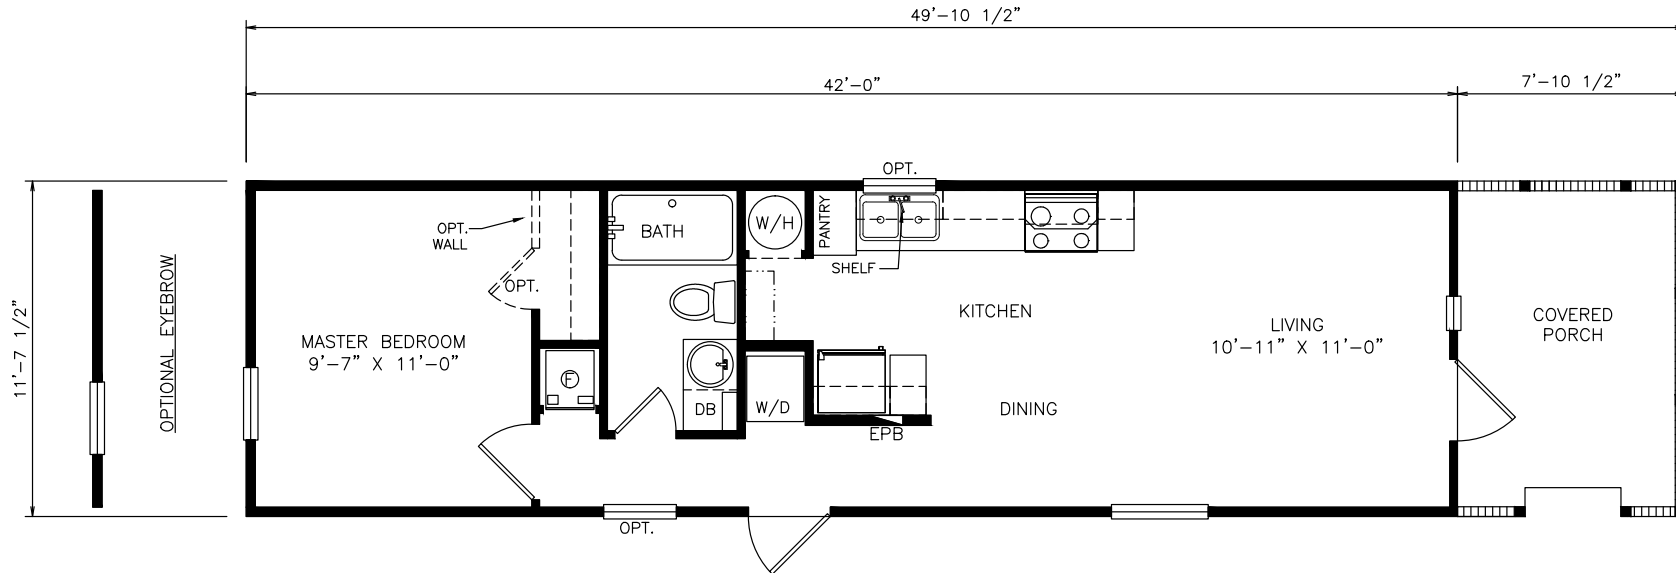

# Egret

Select Series - Single Section

595 SQ. FT. (Approximate) 1 Bedroom, 1 Bath

Last Updated: 6-18-21

OPT. DISHWASHER CONFIGURATION

**FACTORY EXPO OUTLET CENTER**  
5757 S. Palo Verde Rd., #202  
Tucson, AZ 85706