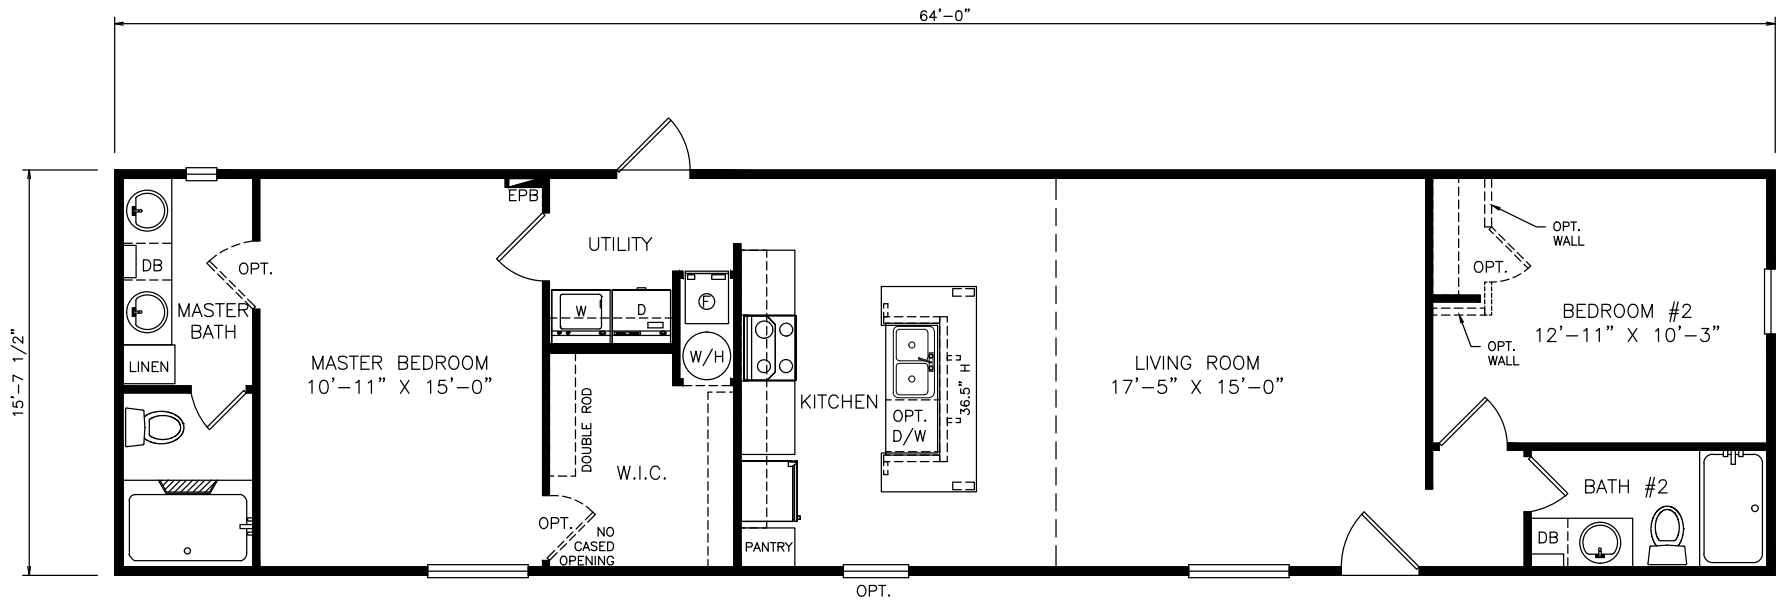

Eldon

Classic Series - Single Section

1,005 SQ. FT. (Approximate) 2 Bedrooms, 2 Baths

Last Updated: 6-9-21

FACTORY EXPO OUTLET CENTER
5757 S. Palo Verde Rd., #202
Tucson, AZ 85706

FactoryBuiltHomesDirect.com | 1-800-965-2781