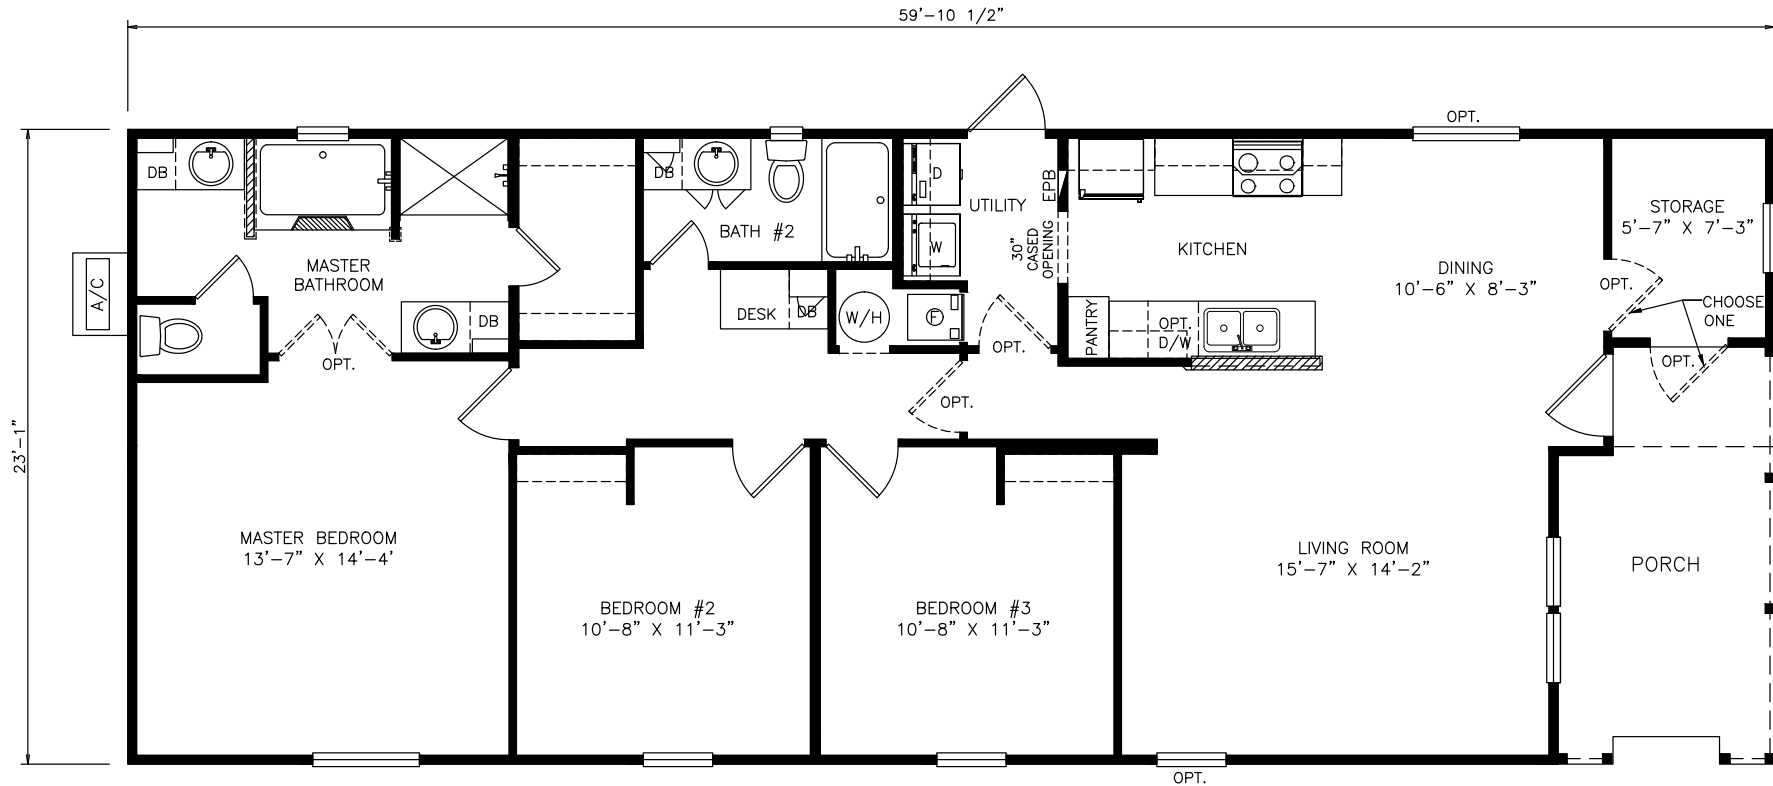

Ellenton

Select Series - Multi Section

1,276 SQ. FT. (Approximate) 3 Bedrooms, 2 Baths

Last Updated: 6-21-21

FACTORY EXPO OUTLET CENTER

5757 S. Palo Verde Rd., #202
Tucson, AZ 85706

FactoryBuiltHomesDirect.com | 1-800-965-2781