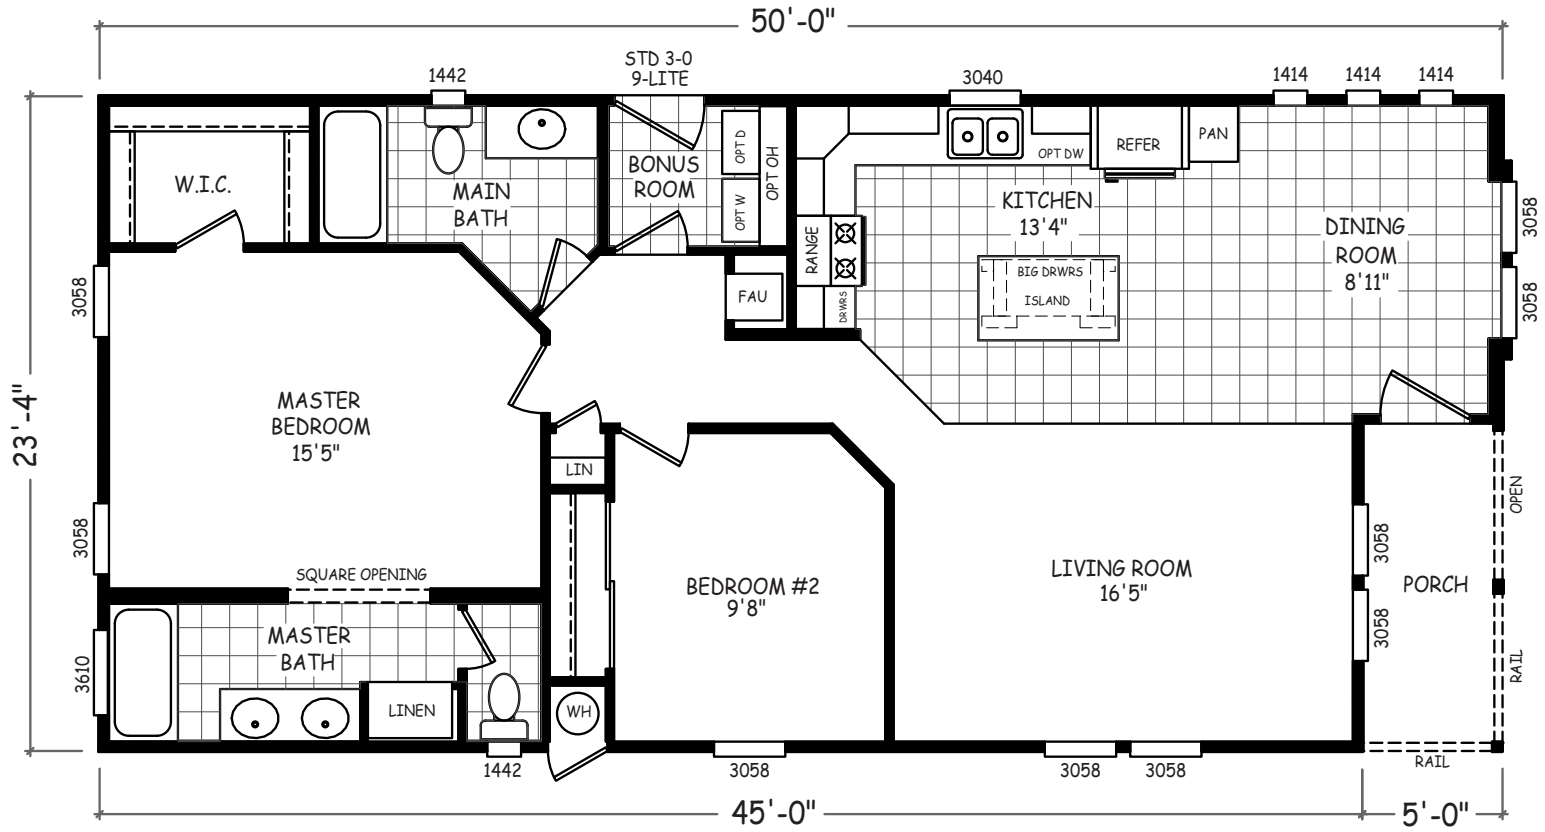

Emelle

Sedona Ridge Series

2 Bedroom, 2 Bath
Approx. 1167 Sq. Ft.

Last Updated: 8-25-20

I authorize Factory Expo Outlet Center to build my house, per this plan.

X _____

Customer Signature/Date

Important: Due to our policy of continual improvement, all information in our brochures may vary from actual home. The right is reserved to make changes at any time, without notice or obligation, in colors, materials, specifications, processes, and models. All dimensions and square footage calculations are nominal and approximate figures. Please check with your local sales associate for specific and current information.