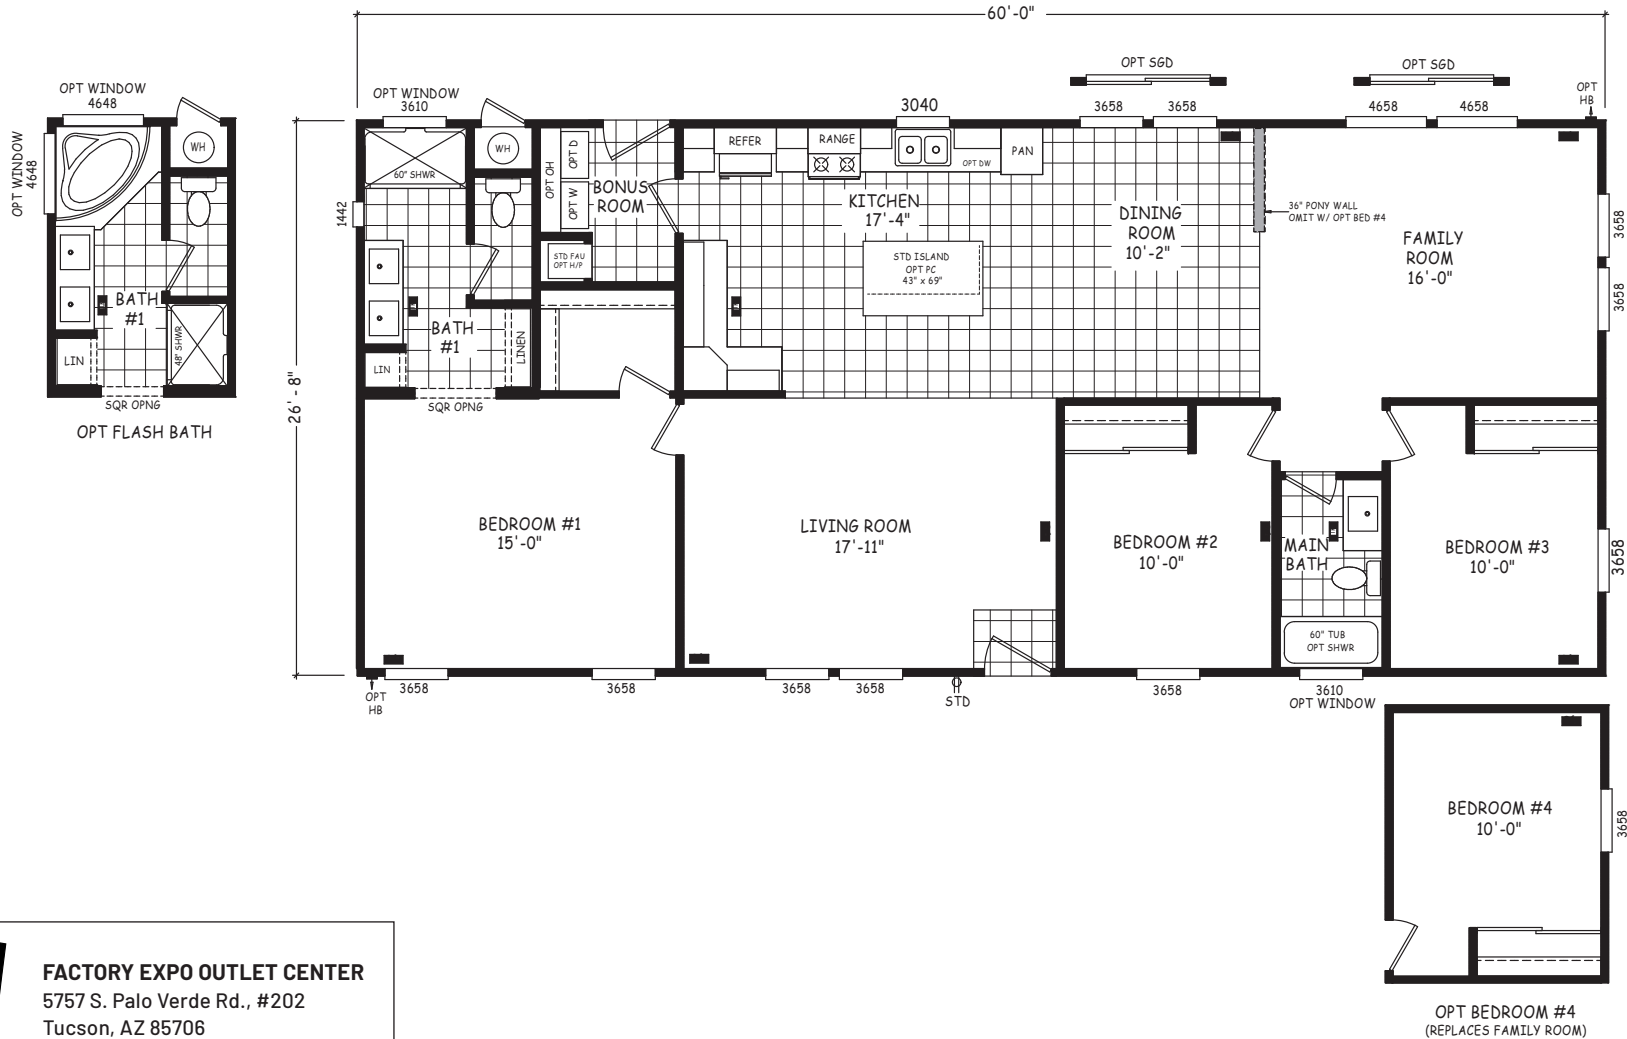

# Estelle

Edge Series

1,600 SQ. FT. (Approximate) 3 Bedroom, 2 Bath

**Factory Expo**  
"Factory Direct Pricing" OUTLET CENTER

Last Updated: 8-22-22

**FACTORY EXPO OUTLET CENTER**  
5757 S. Palo Verde Rd., #202  
Tucson, AZ 85706