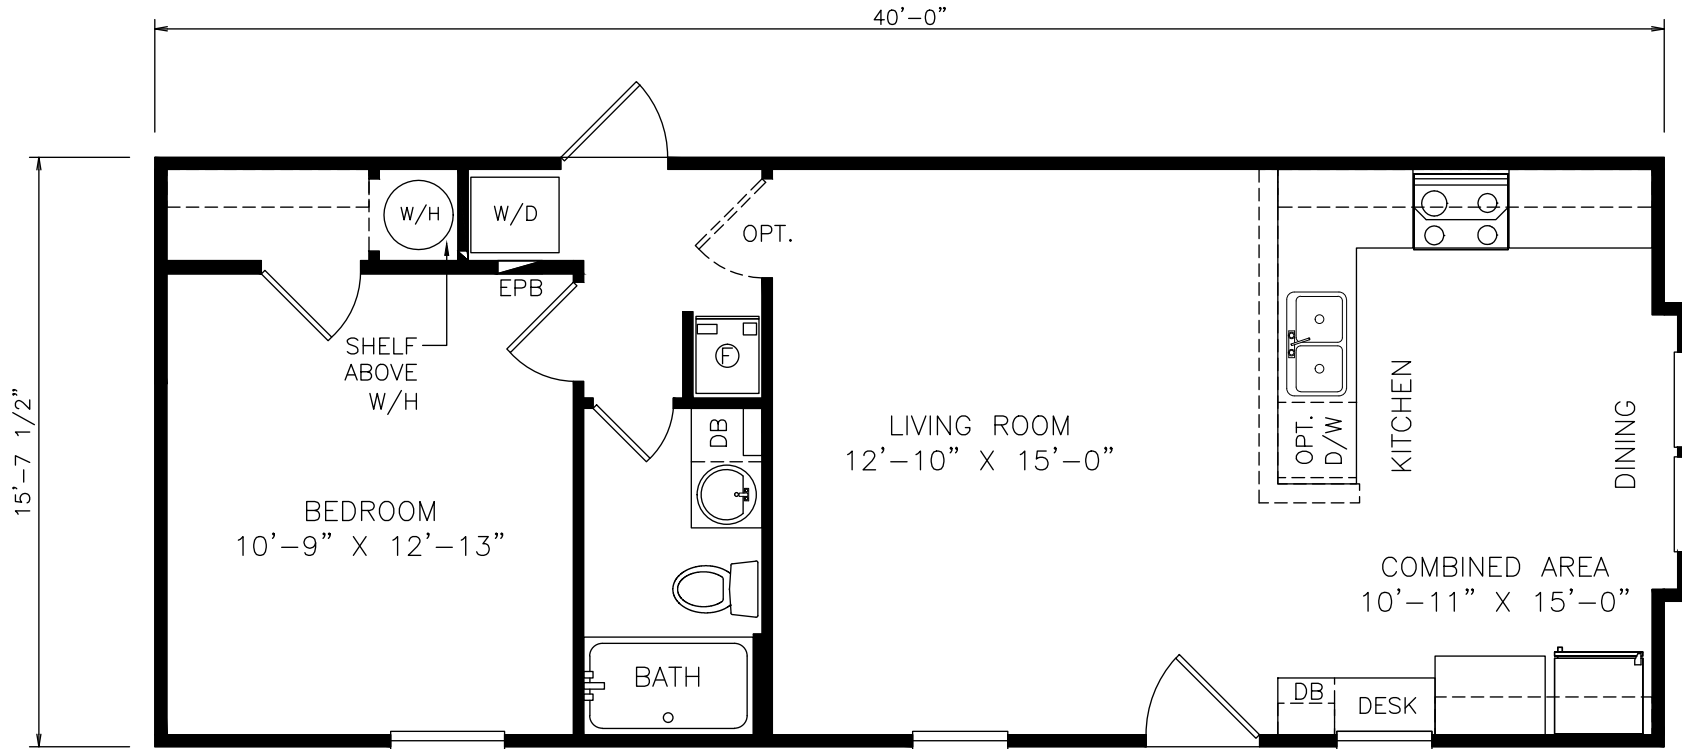

Eubanks

Heritage Series - Single Section

634 SQ. FT. (Approximate) 1 Bedroom, 1 Bath

Last Updated: 6-21-21

FACTORY EXPO OUTLET CENTER

5757 S. Palo Verde Rd., #202
Tucson, AZ 85706

FactoryBuiltHomesDirect.com | 1-800-965-2781